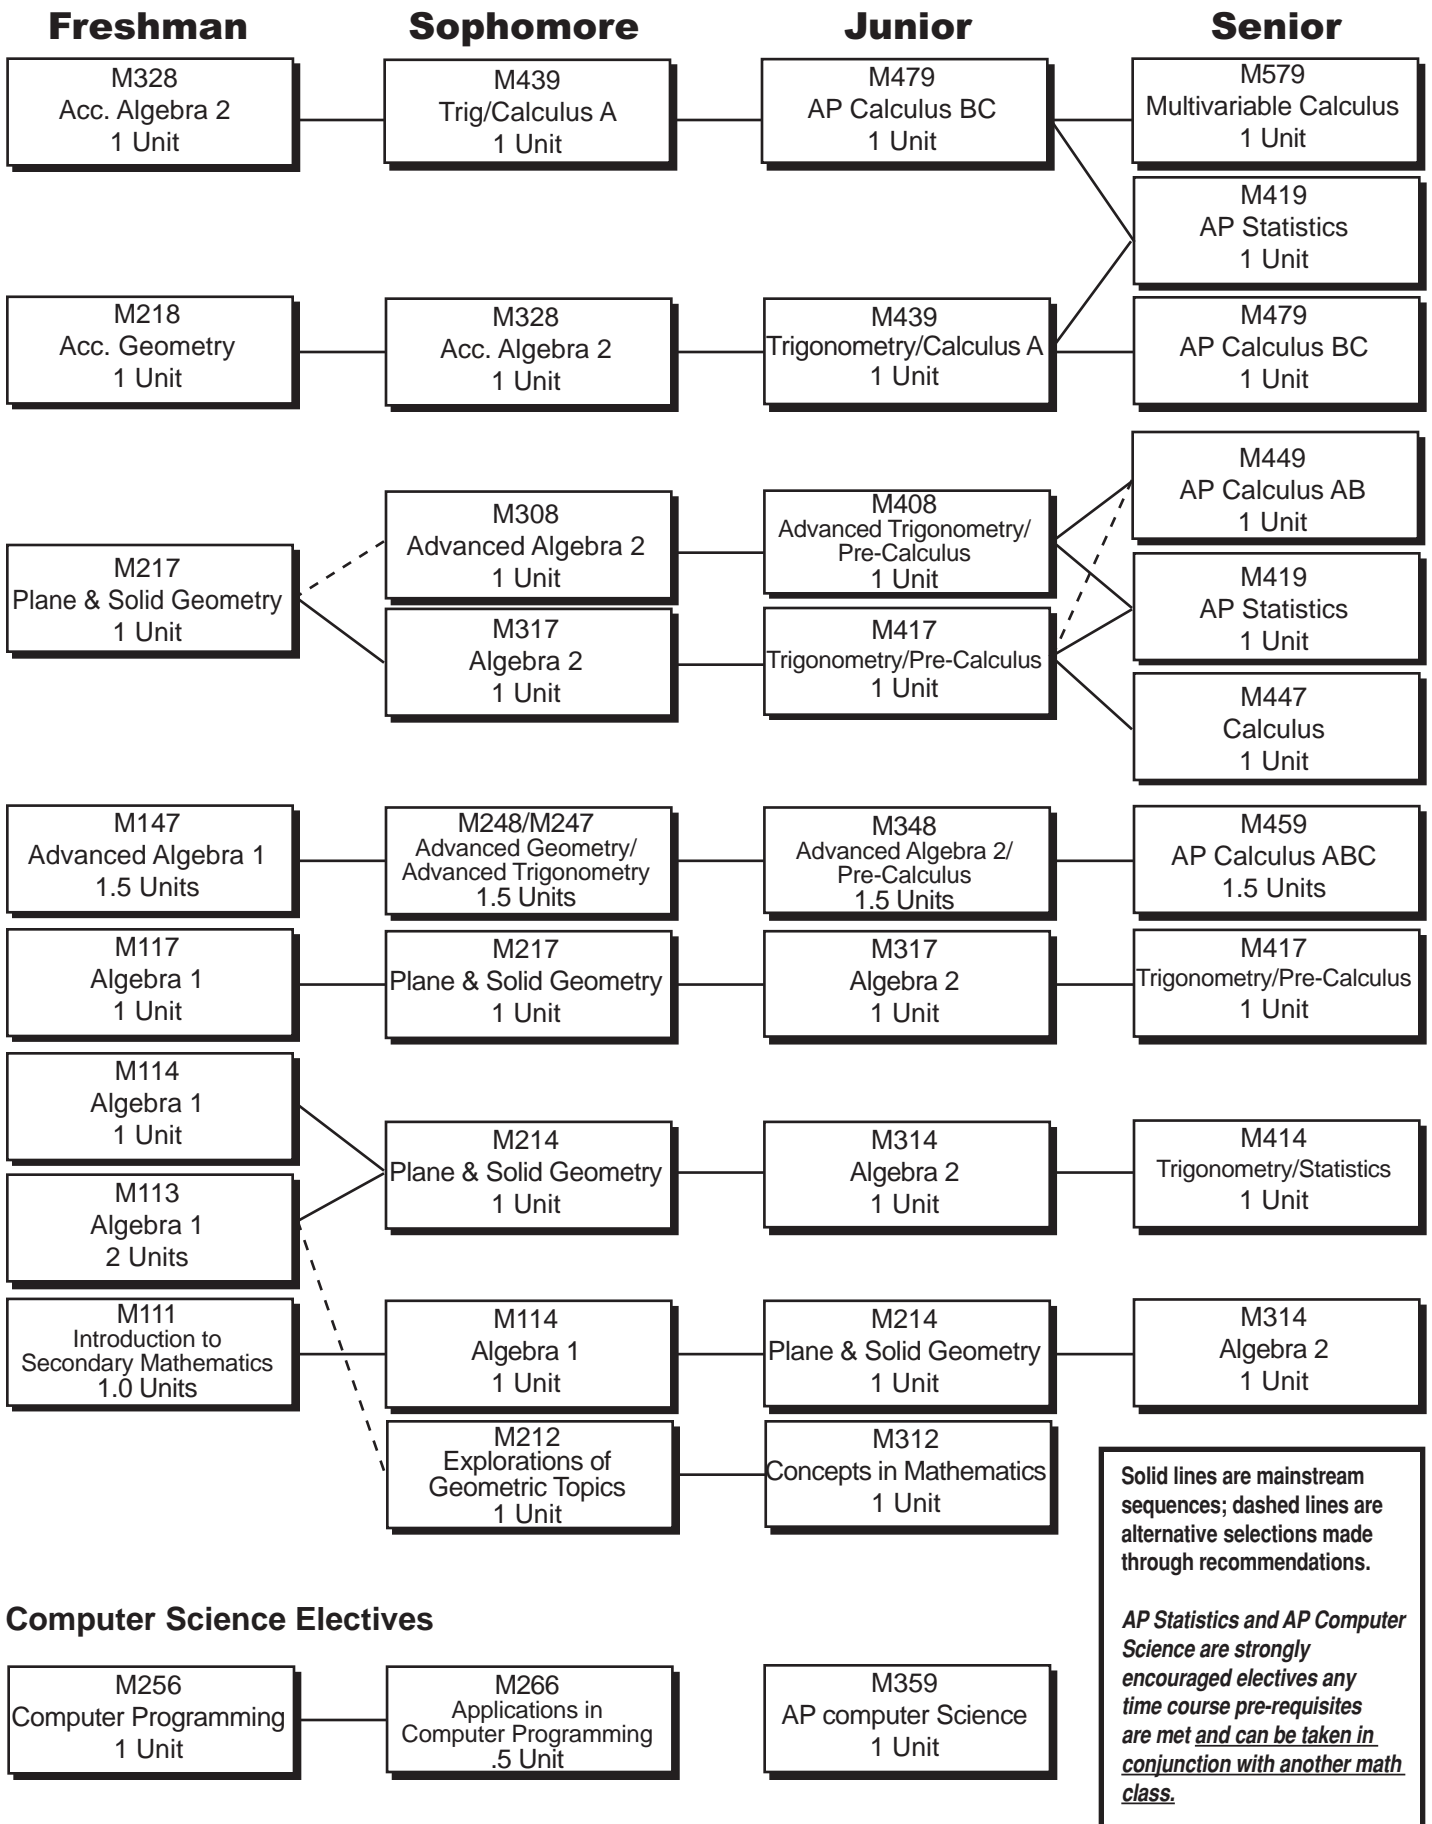

2025 Mathematics Course Flowchart

Solid lines are mainstream sequences; dashed lines are alternative selections made through recommendations.

AP Statistics and AP Computer Science are strongly encouraged electives any time course pre-requisites are met and can be taken in conjunction with another math class.