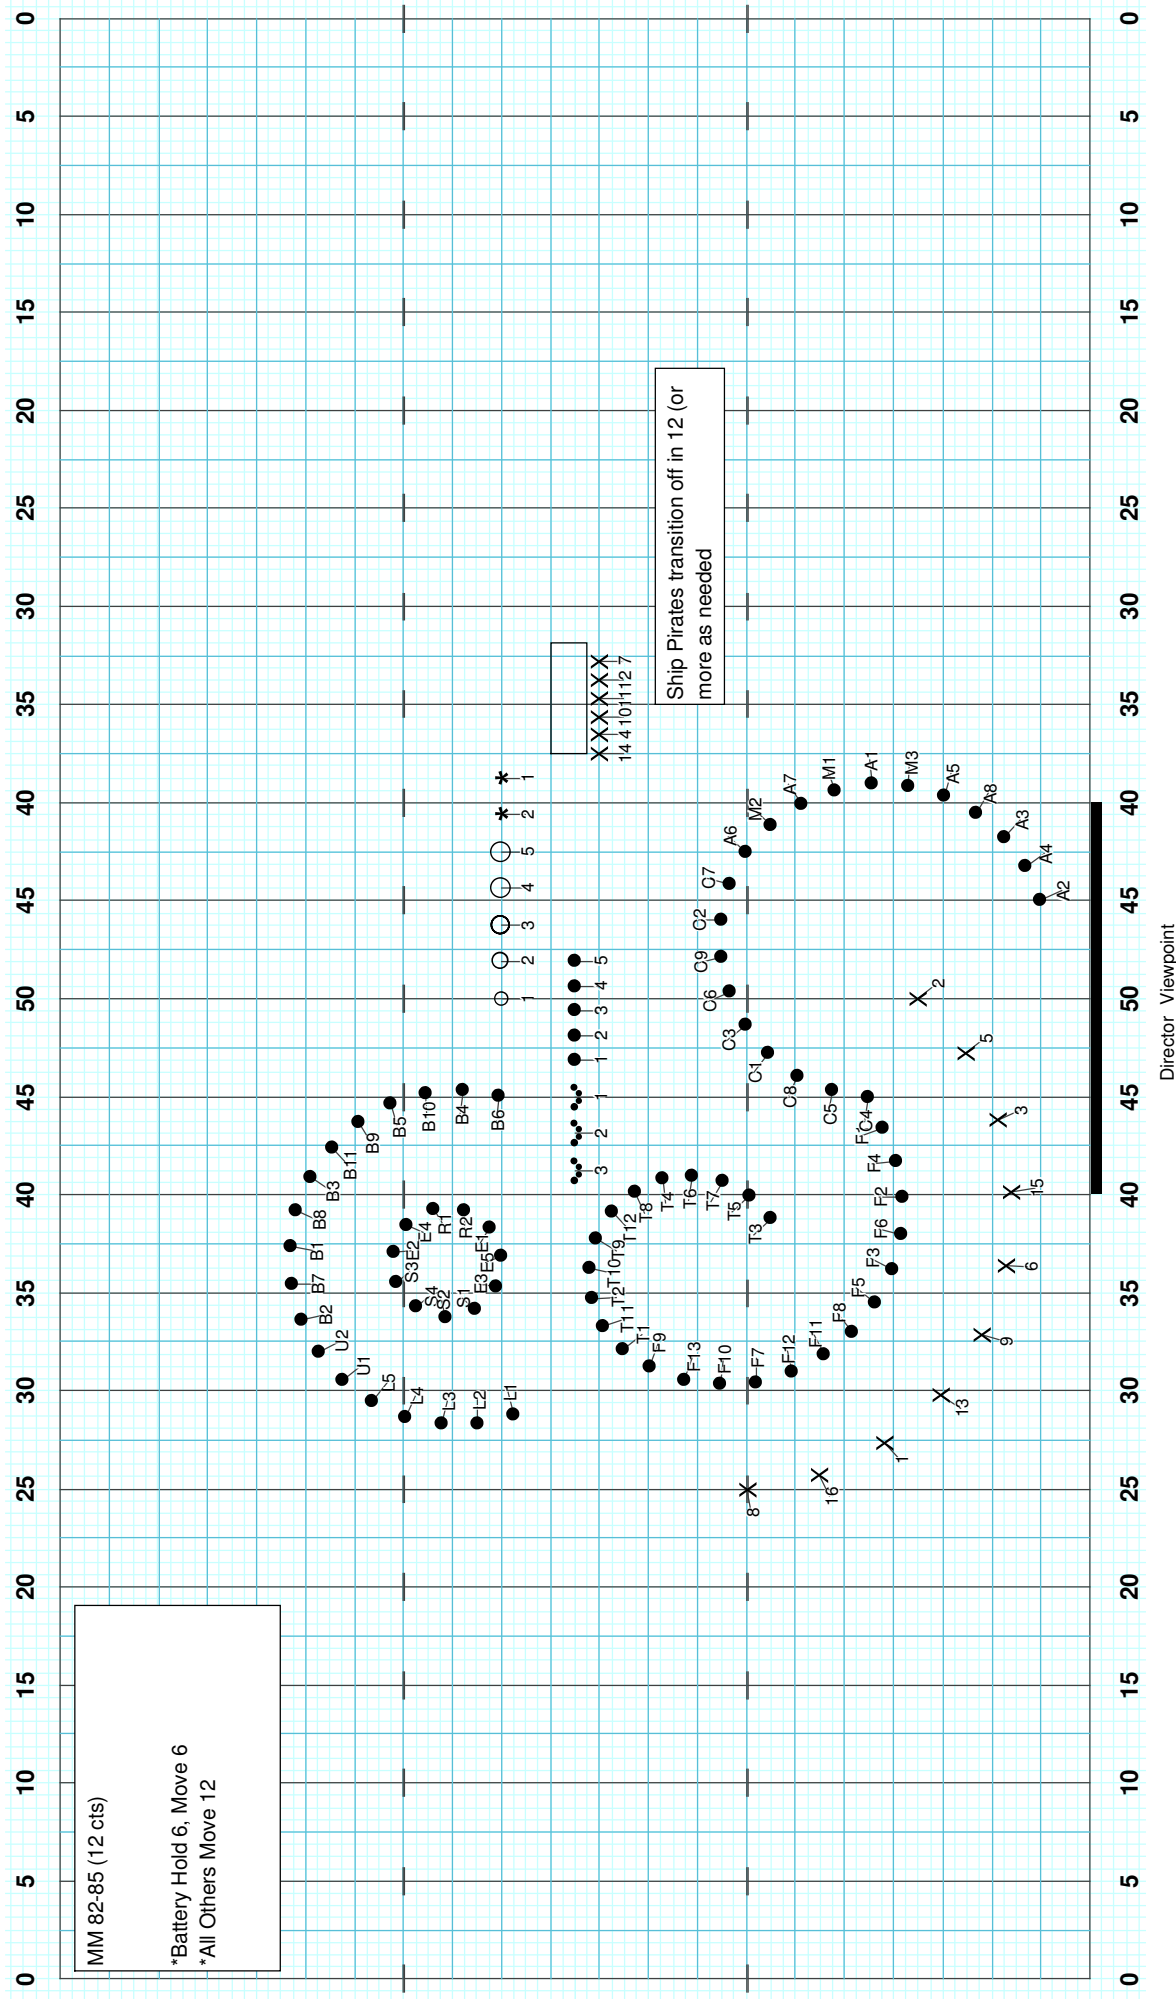

Director Viewpoint

Director Viewpoint

Director Viewpoint

MM 21-28 (16 cts)

Move 16

Note:
6/8 = dotted quarter = 1 beat.

MM 45-52 (16 cts)
 *Horns / Battery Move 16
 *Guard transition out in 16 (or less)

Director Viewpoint

MM 74-77 (16 cts)

*Guard Hold 16

*All Others Move 16

MM 82-85 (12 cts)

*Battery Hold 6, Move 6
 *All Others Move 12

Director Viewpoint