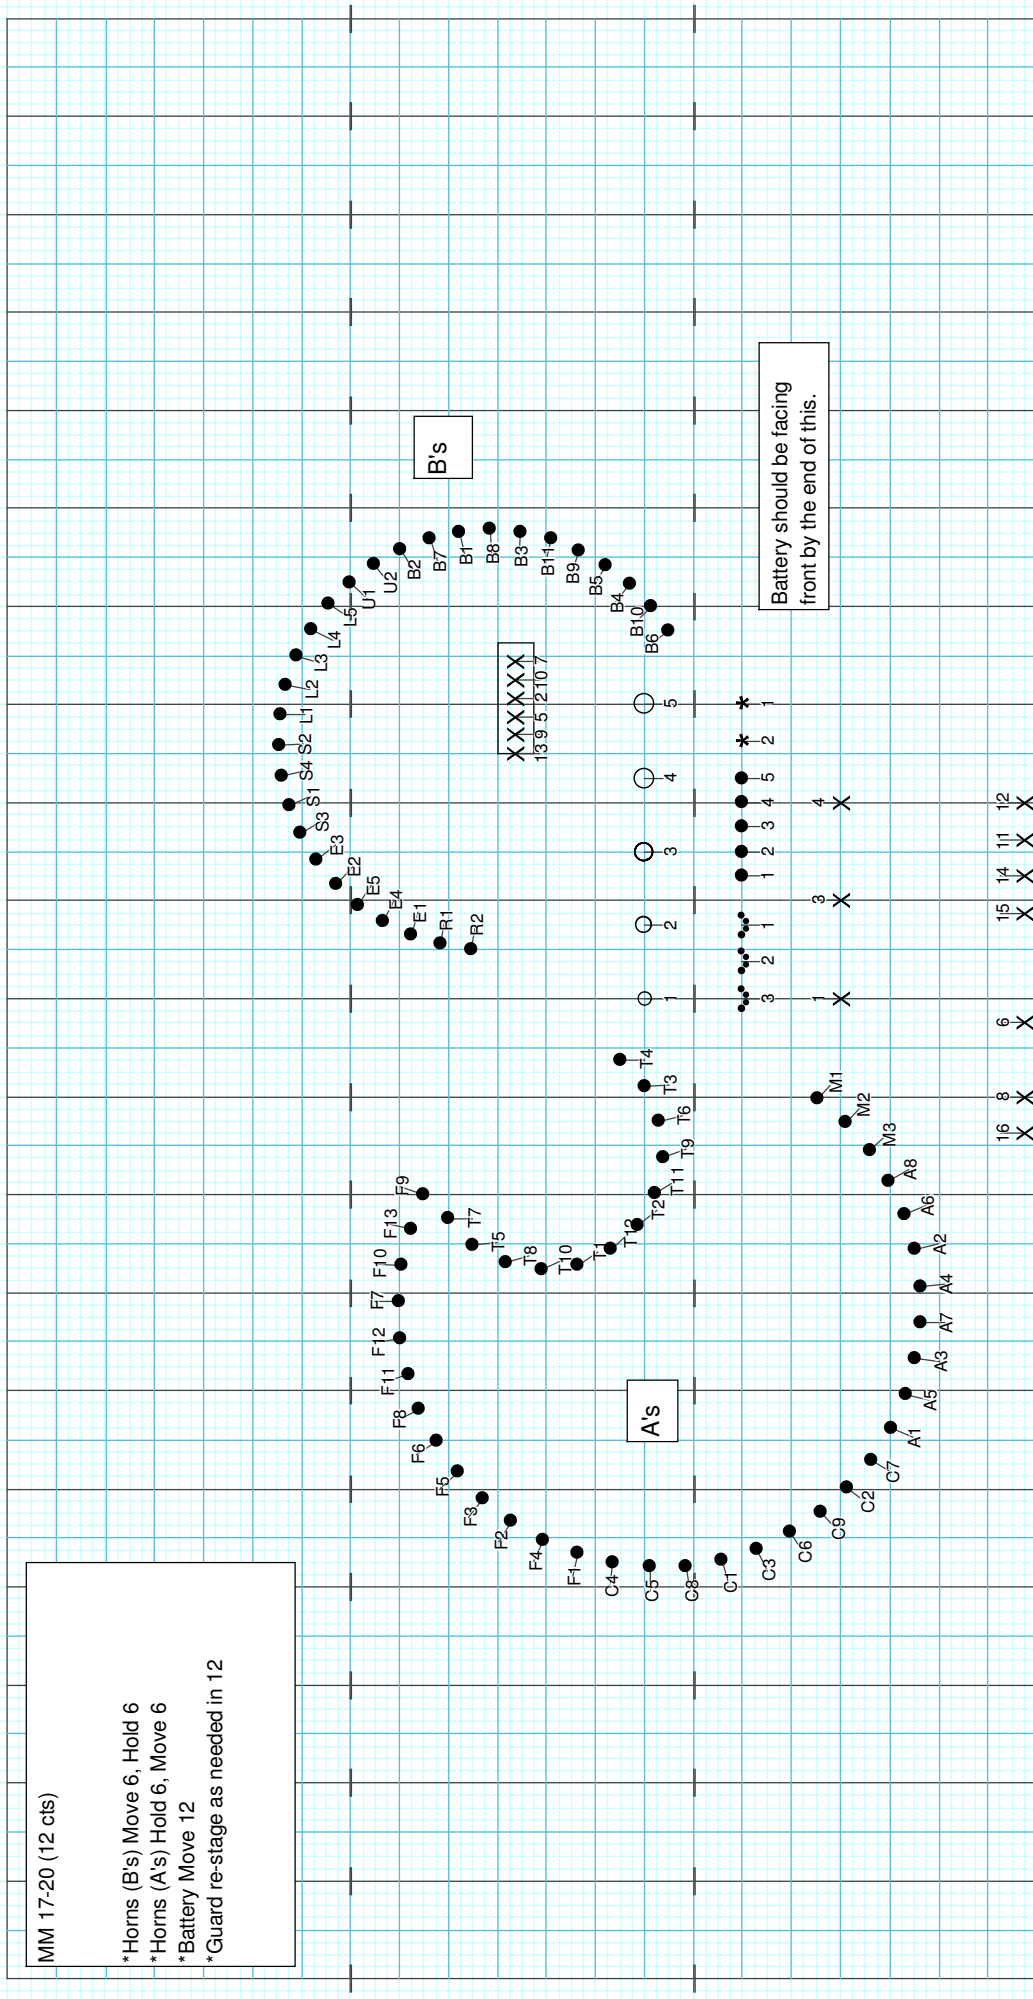

Director Viewpoint

Director Viewpoint

Director Viewpoint

MM 21-28 (16 cts)

Move 16

Note:
6/8 = dotted quarter = 1 beat.

MM 45-52 (16 cts)
 *Horns / Battery Move 16
 *Guard transition out in 16 (or less)

Director Viewpoint

MM 74-77 (16 cts)

*Guard Hold 16

*All Others Move 16

MM 82-85 (12 cts)

*Battery Hold 6, Move 6
 *All Others Move 12

Director Viewpoint