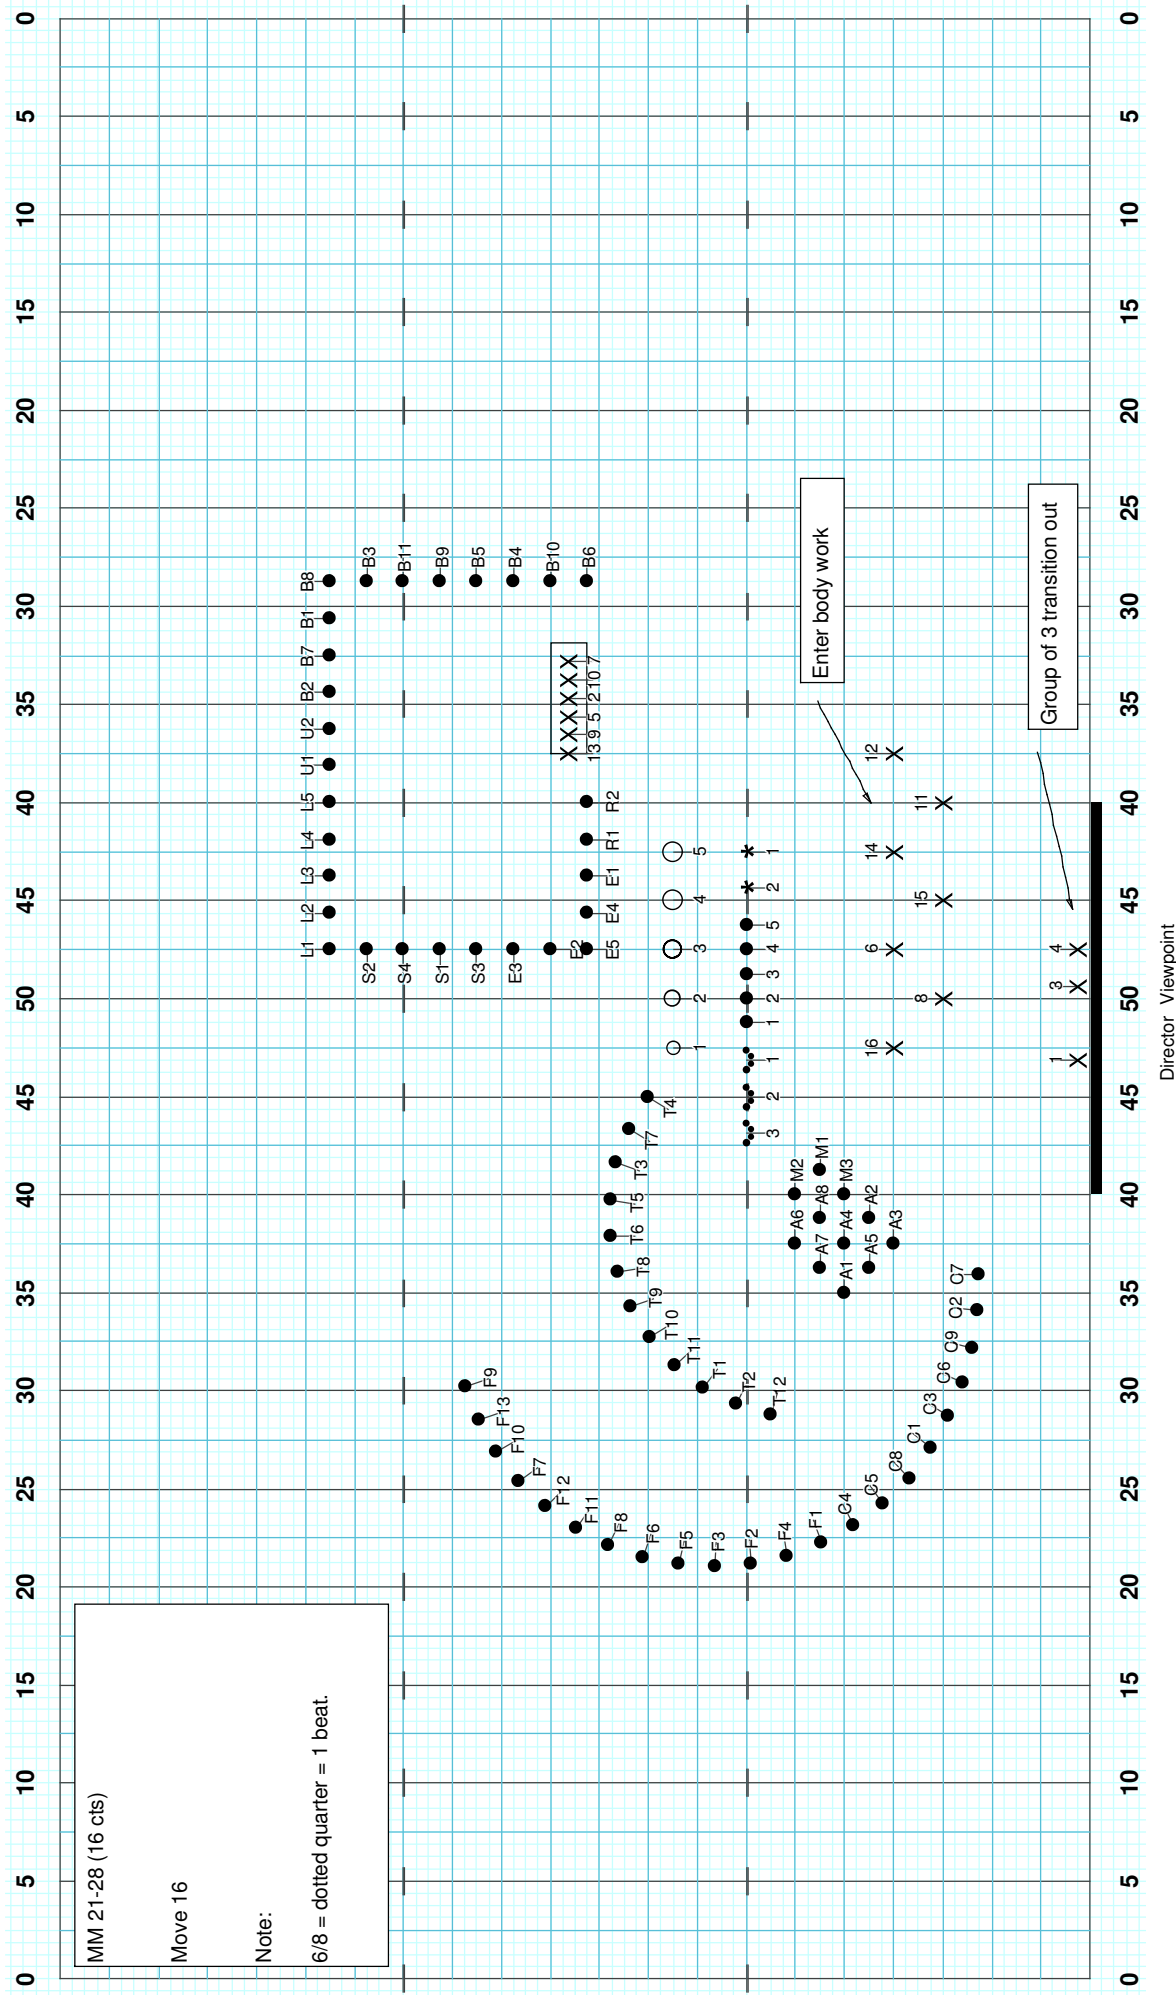

Director Viewpoint

Director Viewpoint

Director Viewpoint

MM 21-28 (16 cts)

Move 16

Note:
6/8 = dotted quarter = 1 beat.

MM 45-52 (16 cts)
 *Horns / Battery Move 16
 *Guard transition out in 16 (or less)

Director Viewpoint

MM 74-77 (16 cts)

*Guard Hold 16

*All Others Move 16

MM 82-85 (12 cts)

*Battery Hold 6, Move 6
 *All Others Move 12

Director Viewpoint