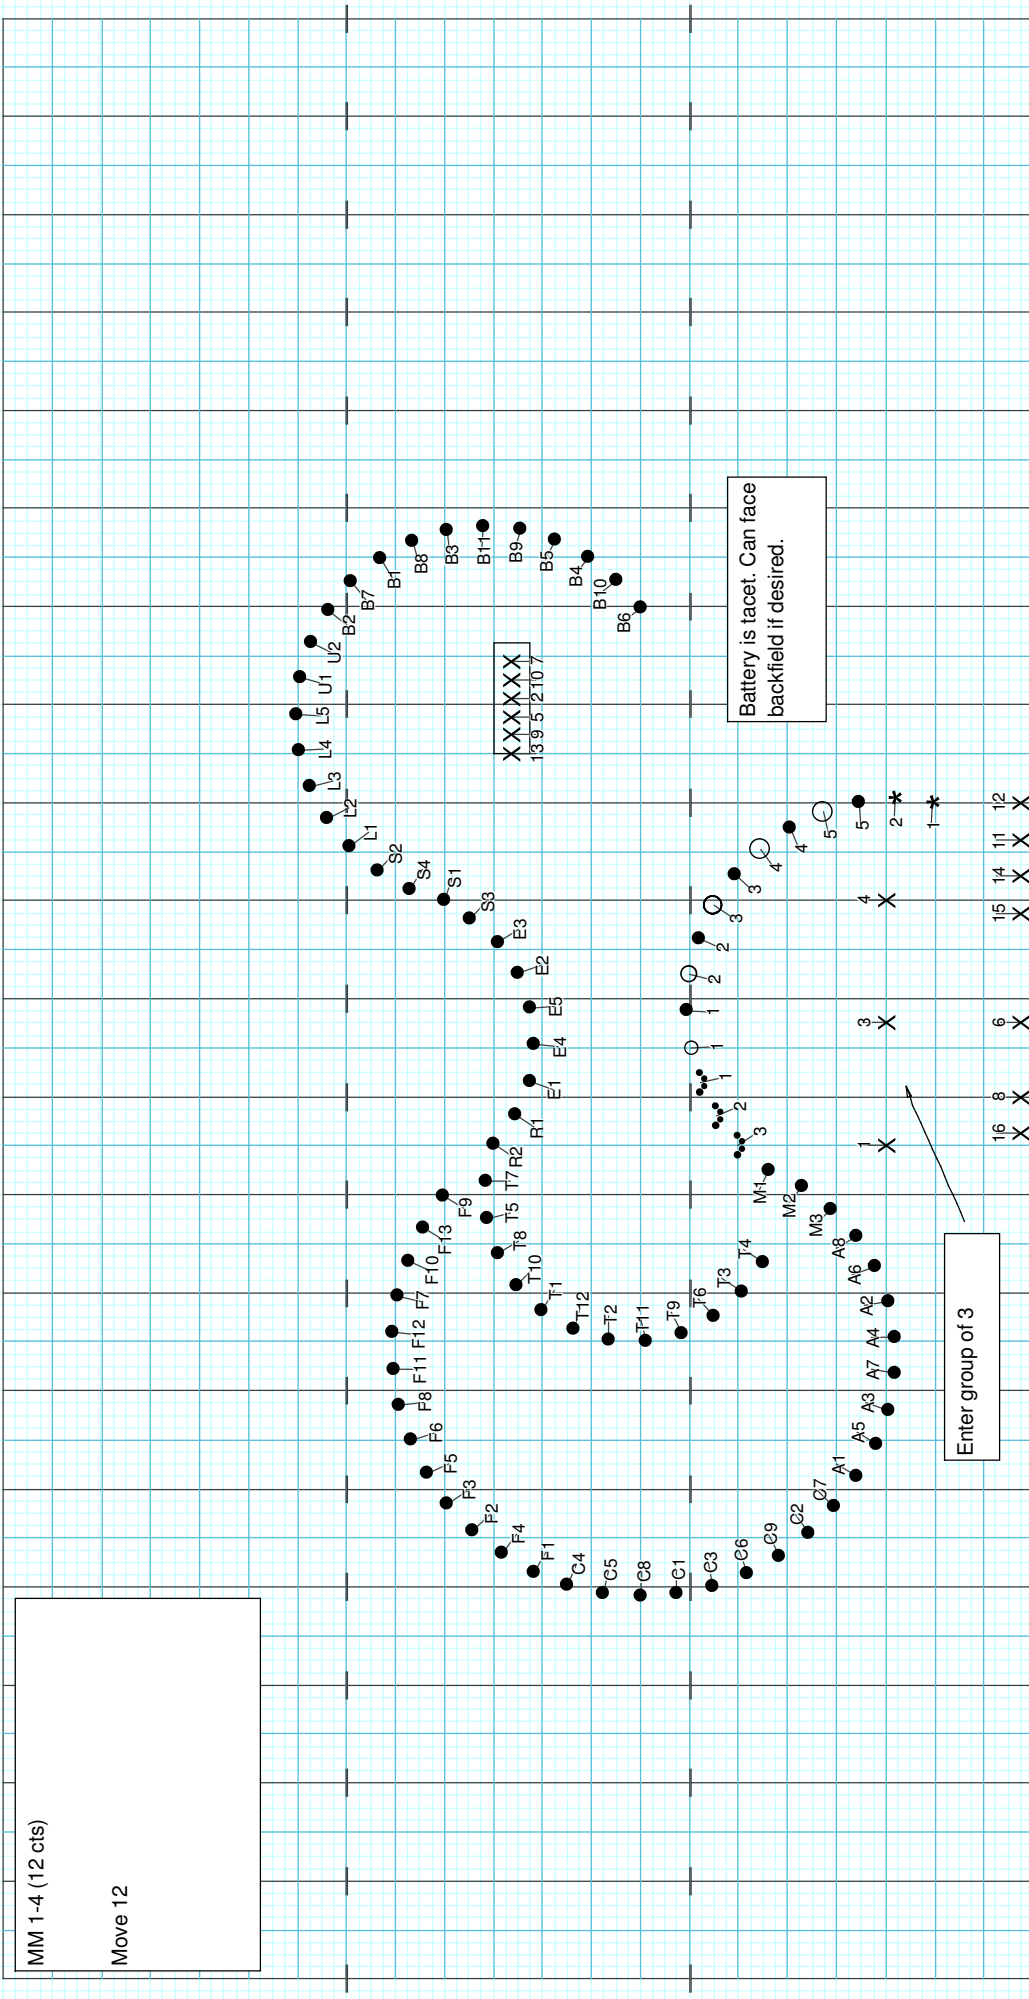

Director Viewpoint

Director Viewpoint

Director Viewpoint

MM 21-28 (16 cts)

Move 16

Note:
6/8 = dotted quarter = 1 beat.

MM 45-52 (16 cts)
 *Horns / Battery Move 16
 *Guard transition out in 16 (or less)

Director Viewpoint

MM 74-77 (16 cts)

*Guard Hold 16

*All Others Move 16

MM 82-85 (12 cts)

*Battery Hold 6, Move 6
 *All Others Move 12

Director Viewpoint