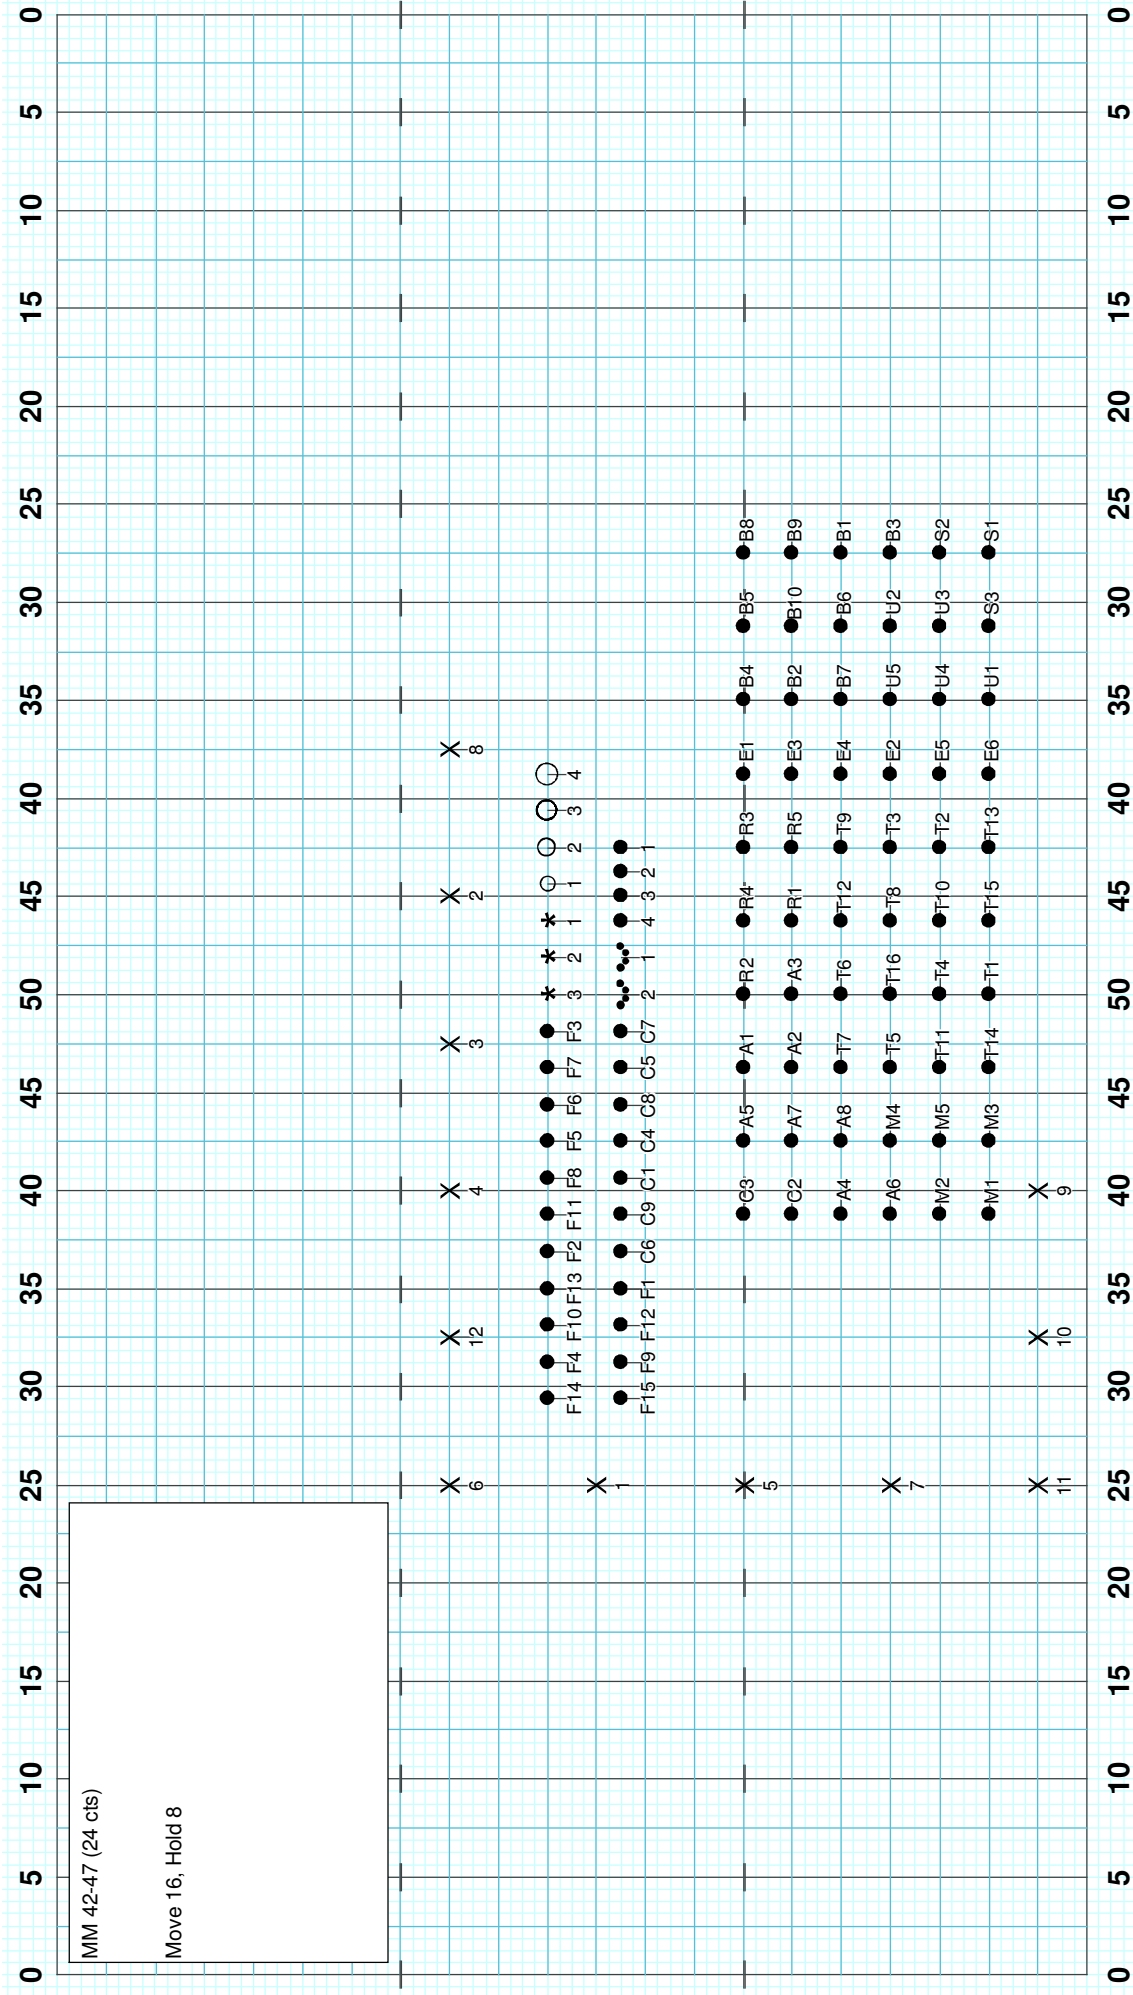

Fremd 2009

Mvt 3 - Opening Set

Note:
Guard #11/10/9 have been transitioned out during applause. They will pick up ribbons for the first part of this movement.

Director Viewpoint

Director Viewpoint

Director Viewpoint

Director Viewpoint

MM 26-29 (16 cts)

*Guard FTL 16
*All Others Move 16

Director Viewpoint

MM 34-41 (32 cts)

*Move 16, Hold 16

Director Viewpoint

Drill: Fremd 09 - Classical - Mvt 3

Set #45 Count: 188

MM 42-47 (24 cts)

Move 16, Hold 8

Director Viewpoint

2009 Drill Design

by

Eric V. Salas

Licensed to: Eric Salas
Created on Pyware 3D.