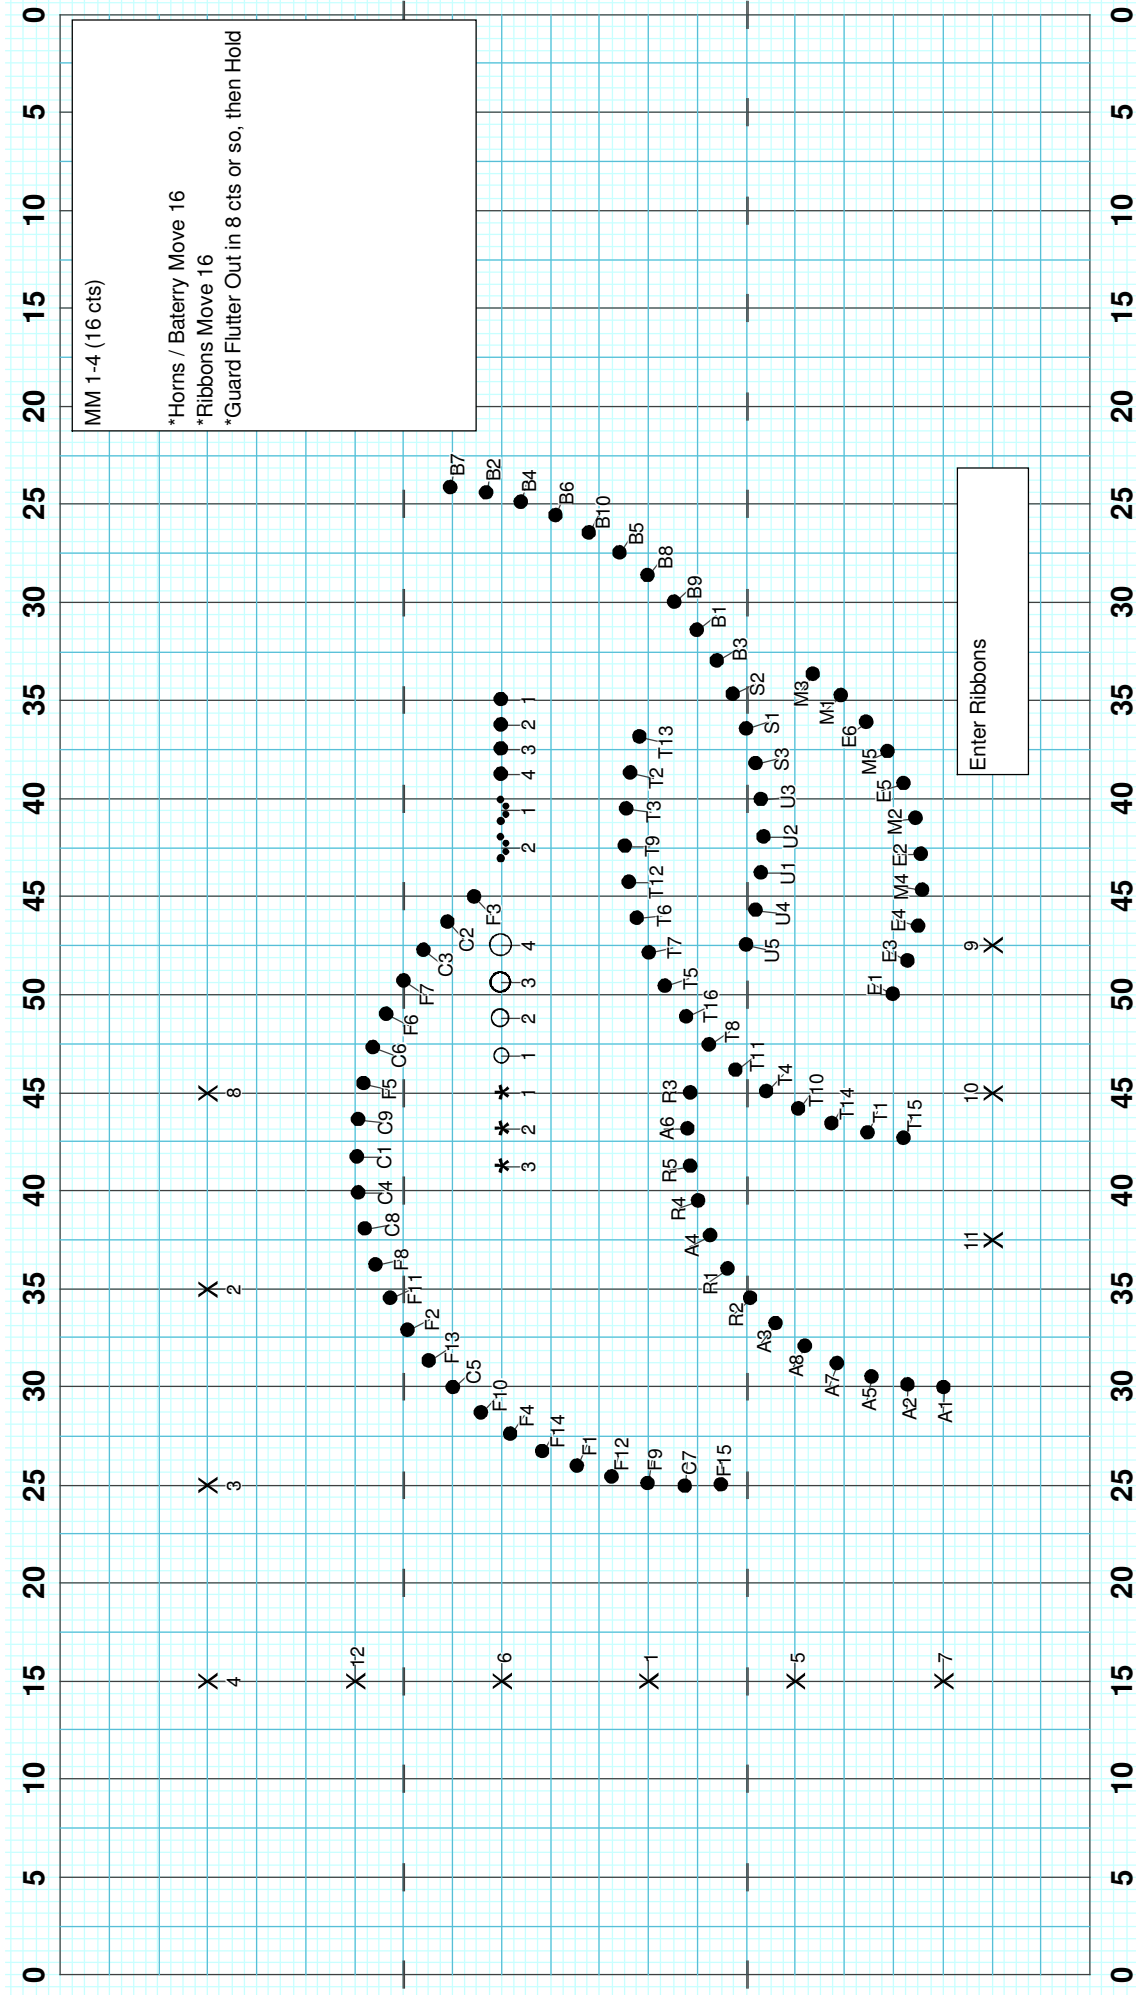

Fremd 2009

Mvt 3 - Opening Set

Note:
Guard #11/10/9 have been transitioned out during applause. They will pick up ribbons for the first part of this movement.

Director Viewpoint

Director Viewpoint

Director Viewpoint

Director Viewpoint

MM 26-29 (16 cts)

*Guard FTL 16
*All Others Move 16

Director Viewpoint

MM 34-41 (32 cts)

*Move 16, Hold 16

Director Viewpoint

Drill: Fremd 09 - Classical - Mvt 3

Set #45 Count: 188

MM 42-47 (24 cts)

Move 16, Hold 8

Director Viewpoint

2009 Drill Design

by

Eric V. Salas

Licensed to: Eric Salas
Created on Pyware 3D.

2009 Drill Design
 by
 Eric V. Salas

2009 Drill Design
 by
 Eric V. Salas

Director Viewpoint

Director Viewpoint