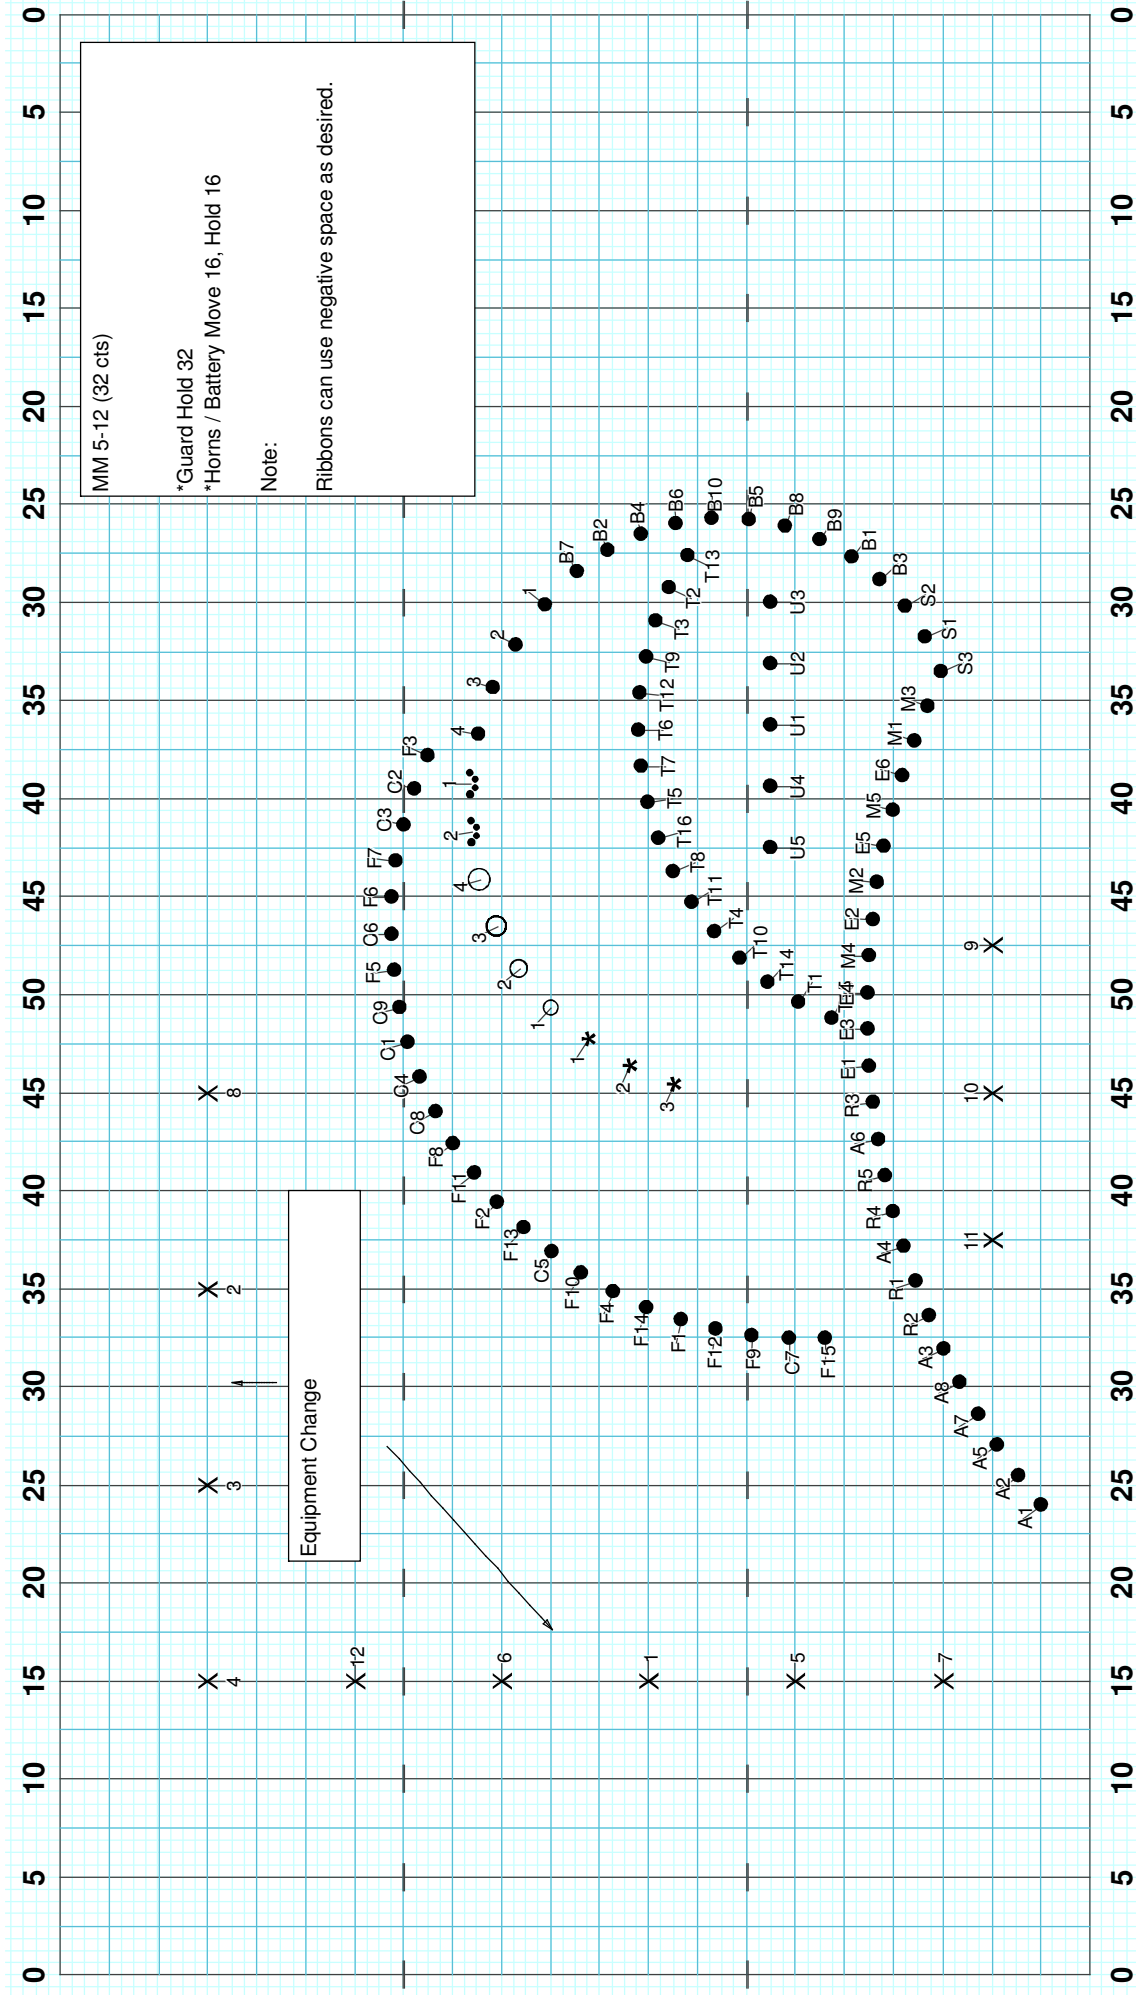

Fremd 2009

Mvt 3 - Opening Set

Note:
Guard #11/10/9 have been transitioned out during applause. They will pick up ribbons for the first part of this movement.

Director Viewpoint

Director Viewpoint

Director Viewpoint

Director Viewpoint

MM 26-29 (16 cts)

*Guard FTL 16
*All Others Move 16

Director Viewpoint

MM 34-41 (32 cts)

*Move 16, Hold 16

Director Viewpoint

Drill: Fremd 09 - Classical - Mvt 3

Set #45 Count: 188

MM 42-47 (24 cts)

Move 16, Hold 8

Director Viewpoint

2009 Drill Design

by

Eric V. Salas

Licensed to: Eric Salas
Created on Pyware 3D.

2009 Drill Design
 by
 Eric V. Salas

2009 Drill Design
 by
 Eric V. Salas

Director Viewpoint

Director Viewpoint