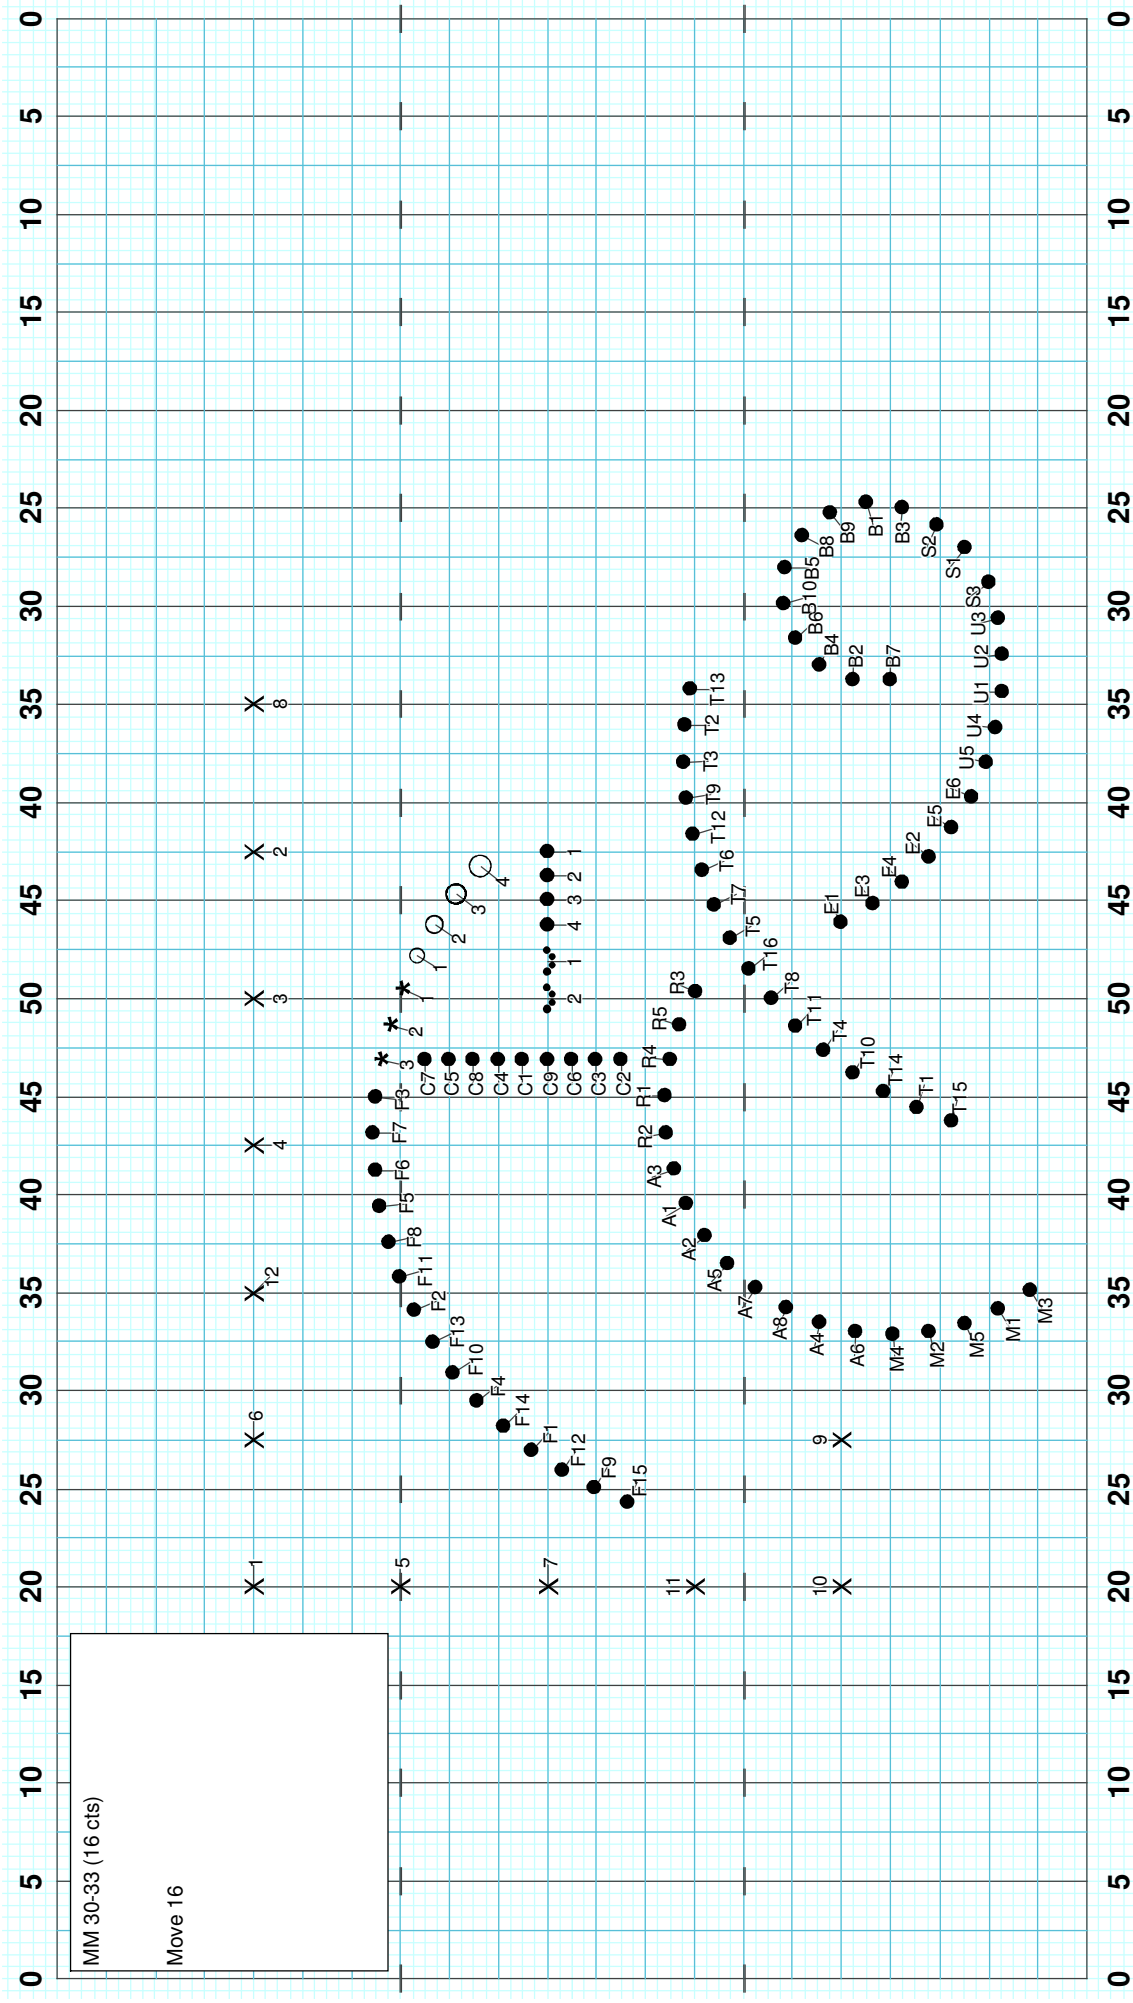

Fremd 2009

Mvt 3 - Opening Set

Note:
Guard #11/10/9 have been transitioned out during applause. They will pick up ribbons for the first part of this movement.

Director Viewpoint

Director Viewpoint

Director Viewpoint

Director Viewpoint

MM 26-29 (16 cts)

*Guard FTL 16
*All Others Move 16

Director Viewpoint

MM 34-41 (32 cts)

*Move 16, Hold 16

Director Viewpoint

Drill: Fremd 09 - Classical - Mvt 3

Set #45 Count: 188

MM 42-47 (24 cts)

Move 16, Hold 8

Director Viewpoint

2009 Drill Design

by

Eric V. Salas

Licensed to: Eric Salas
Created on Pyware 3D.

2009 Drill Design
 by
 Eric V. Salas

2009 Drill Design
 by
 Eric V. Salas

Director Viewpoint

Director Viewpoint