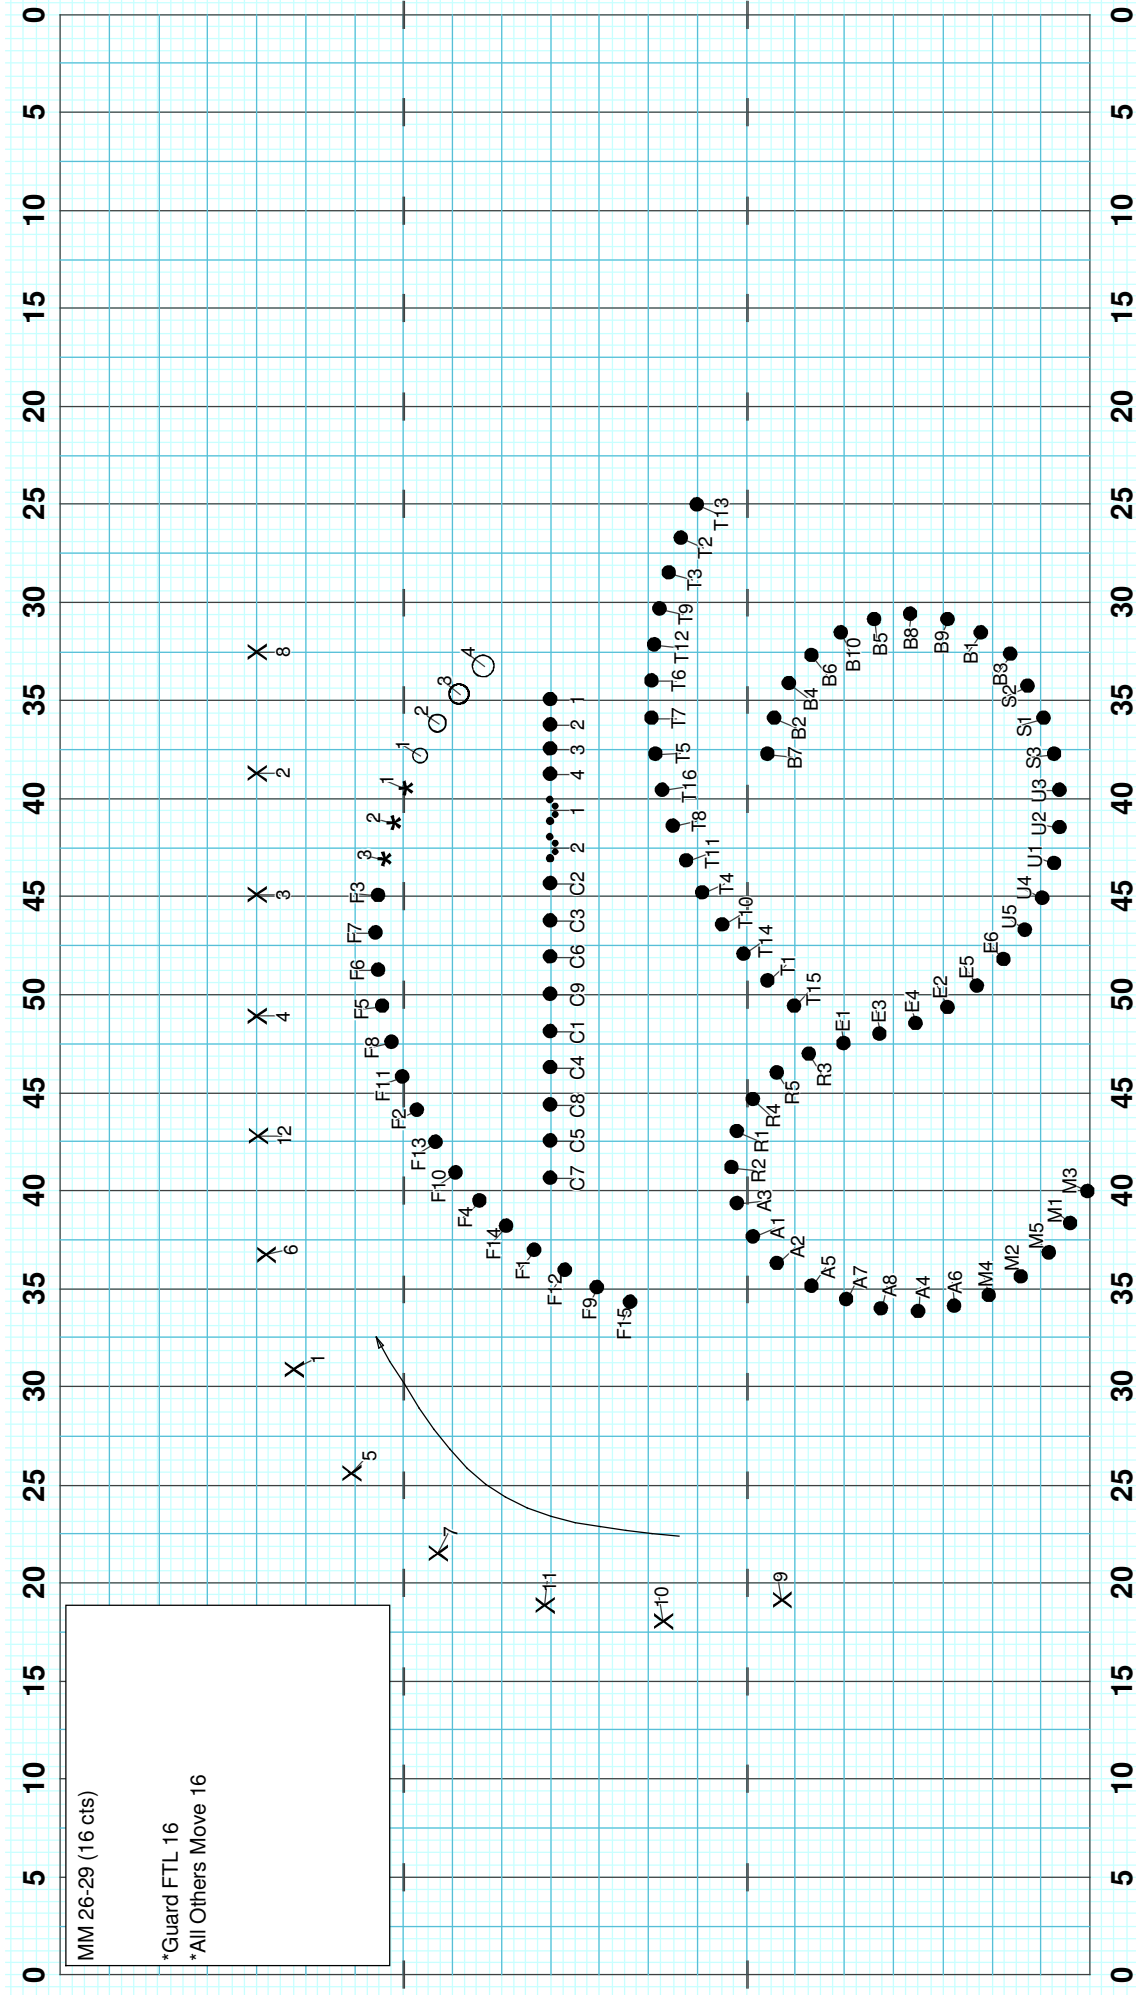

Fremd 2009

Mvt 3 - Opening Set

Note:
Guard #11/10/9 have been transitioned out during applause. They will pick up ribbons for the first part of this movement.

Director Viewpoint

Director Viewpoint

Director Viewpoint

Director Viewpoint

MM 26-29 (16 cts)

*Guard FTL 16
*All Others Move 16

Director Viewpoint

MM 34-41 (32 cts)

*Move 16, Hold 16

Director Viewpoint

Drill: Fremd 09 - Classical - Mvt 3

Set #45 Count: 188

MM 42-47 (24 cts)

Move 16, Hold 8

Director Viewpoint

2009 Drill Design

by

Eric V. Salas

Licensed to: Eric Salas
Created on Pyware 3D.

2009 Drill Design
 by
 Eric V. Salas

2009 Drill Design
 by
 Eric V. Salas

Director Viewpoint

Director Viewpoint