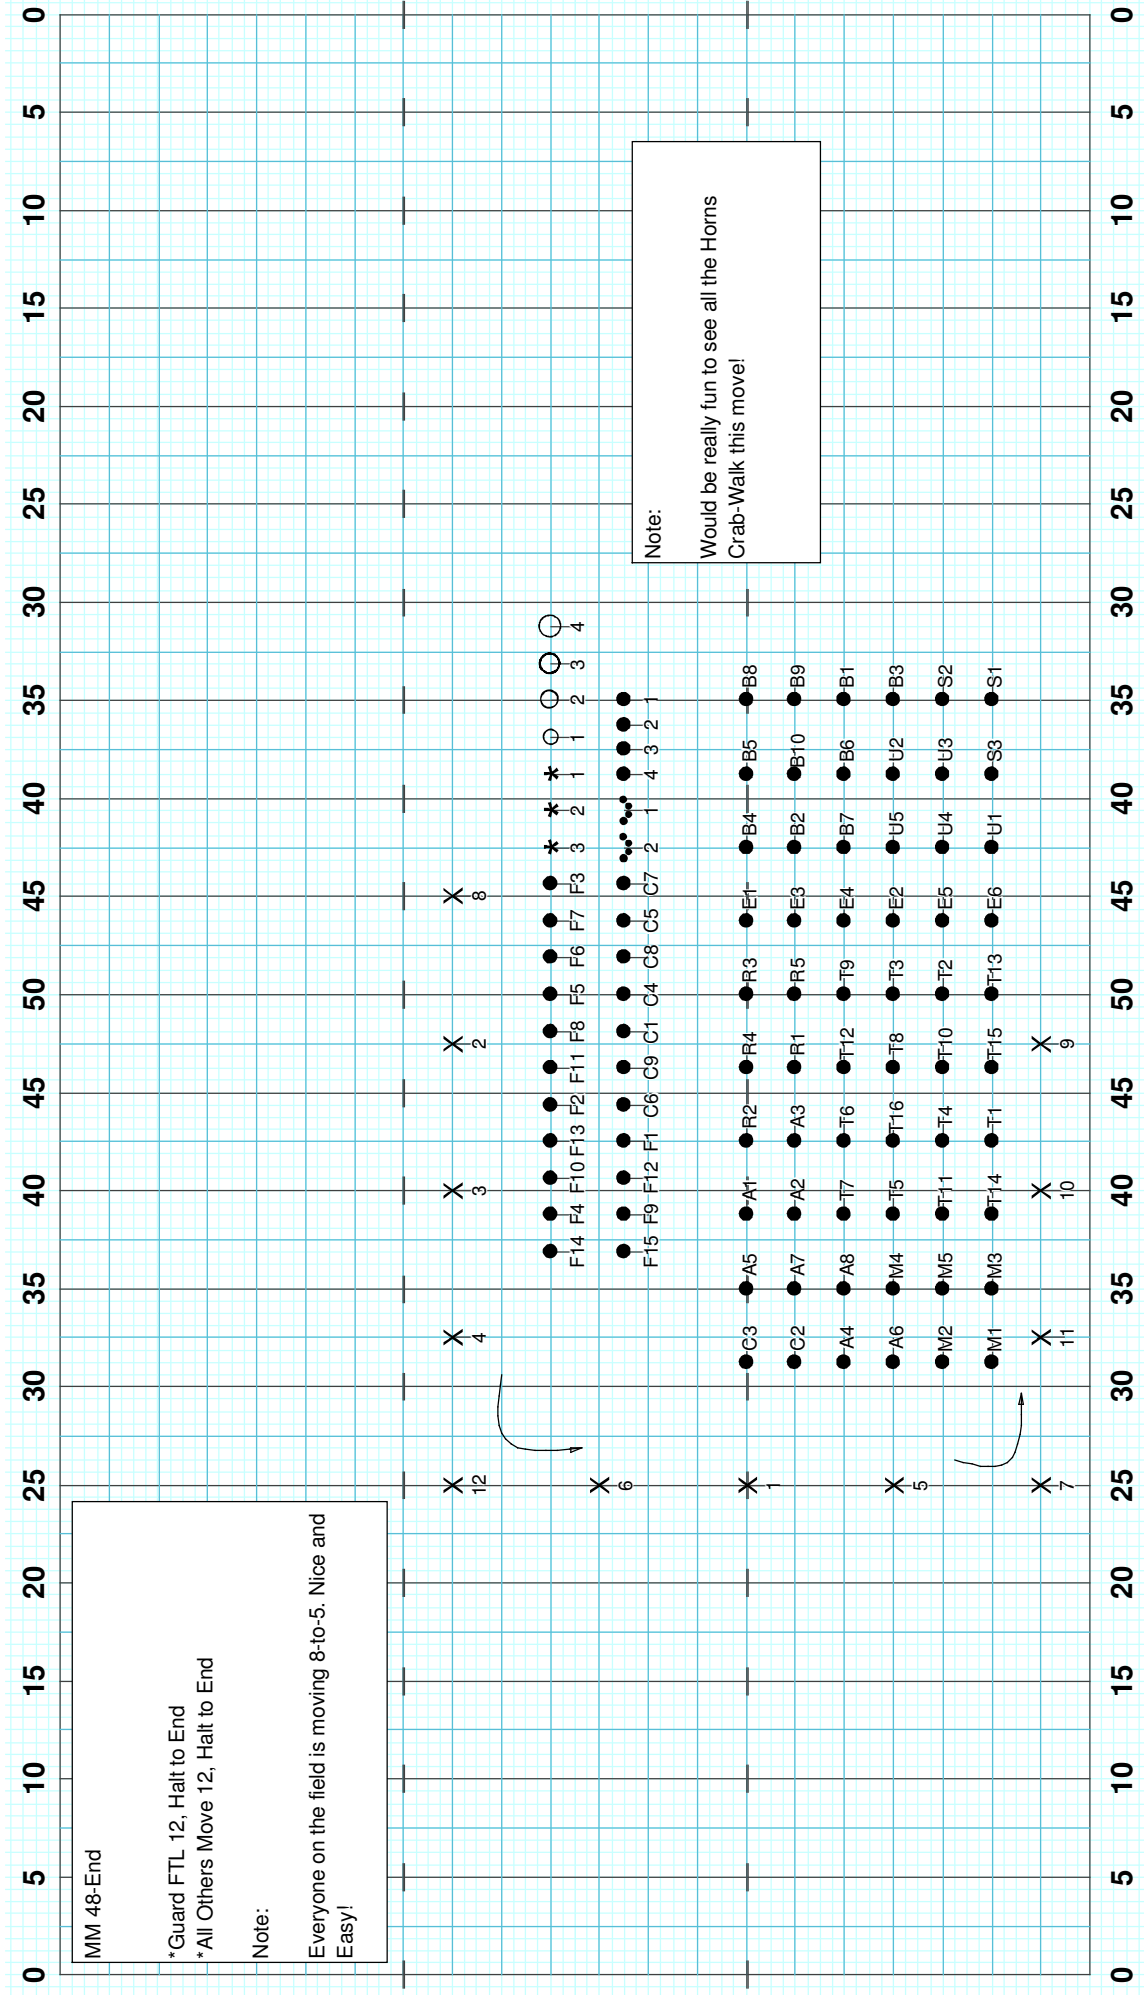

Director Viewpoint

MM 26-29 (16 cts)

*Guard FTL 16
*All Others Move 16

Director Viewpoint

MM 34-41 (32 cts)

*Move 16, Hold 16

Director Viewpoint

Drill: Fremd 09 - Classical - Mvt 3

Set #45 Count: 188

MM 42-47 (24 cts)

Move 16, Hold 8

Director Viewpoint

2009 Drill Design

by

Eric V. Salas

Licensed to: Eric Salas
Created on Pyware 3D.

2009 Drill Design
 by
 Eric V. Salas

2009 Drill Design
 by
 Eric V. Salas

Director Viewpoint

Director Viewpoint