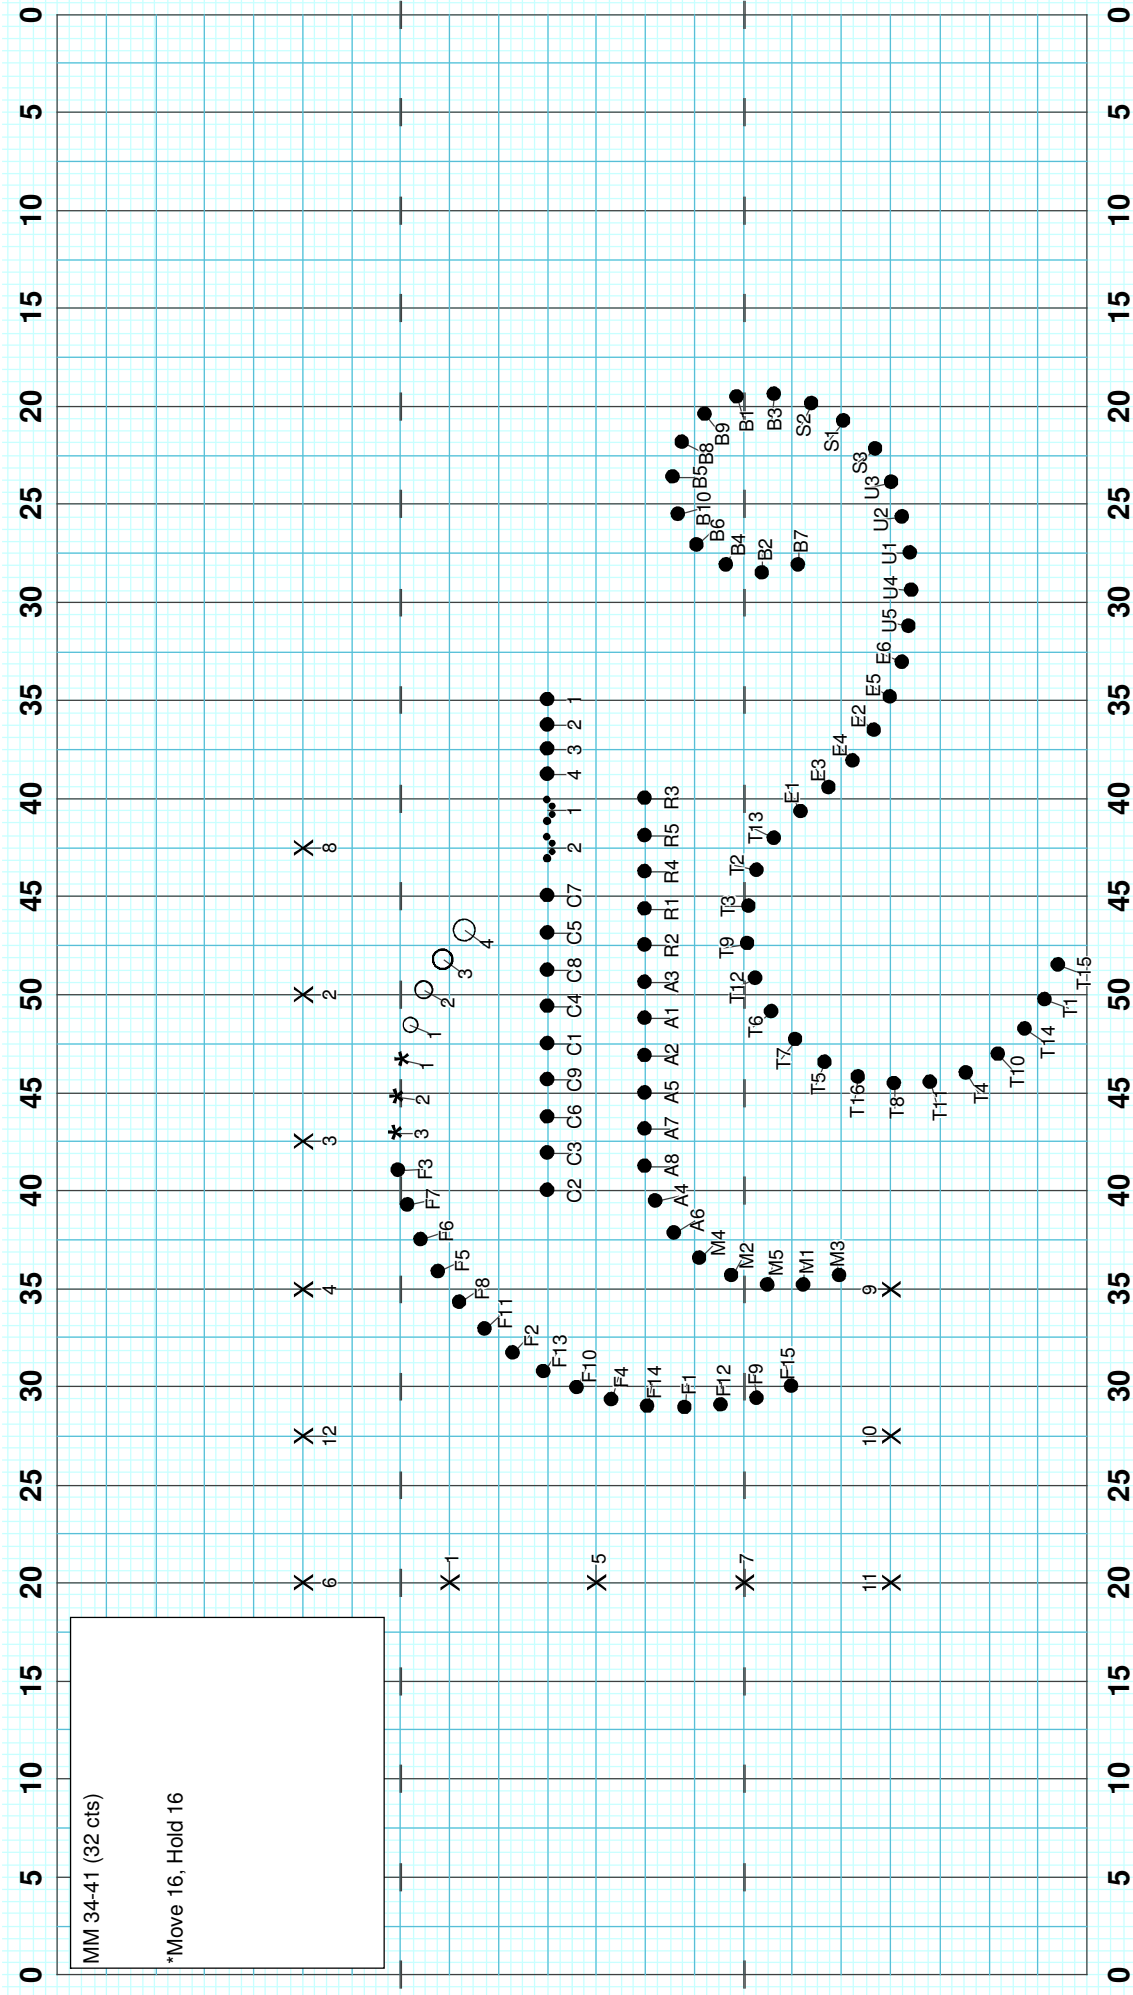

Fremd 2009

Mvt 3 - Opening Set

Note:
Guard #11/10/9 have been transitioned out during applause. They will pick up ribbons for the first part of this movement.

Director Viewpoint

Director Viewpoint

Director Viewpoint

Director Viewpoint

MM 26-29 (16 cts)

*Guard FTL 16
*All Others Move 16

Director Viewpoint

MM 34-41 (32 cts)

*Move 16, Hold 16

Director Viewpoint

Drill: Fremd 09 - Classical - Mvt 3

Set #45 Count: 188

MM 42-47 (24 cts)

Move 16, Hold 8

Director Viewpoint

2009 Drill Design

by

Eric V. Salas

Licensed to: Eric Salas
Created on Pyware 3D.

2009 Drill Design
 by
 Eric V. Salas

2009 Drill Design
 by
 Eric V. Salas

Director Viewpoint

Director Viewpoint