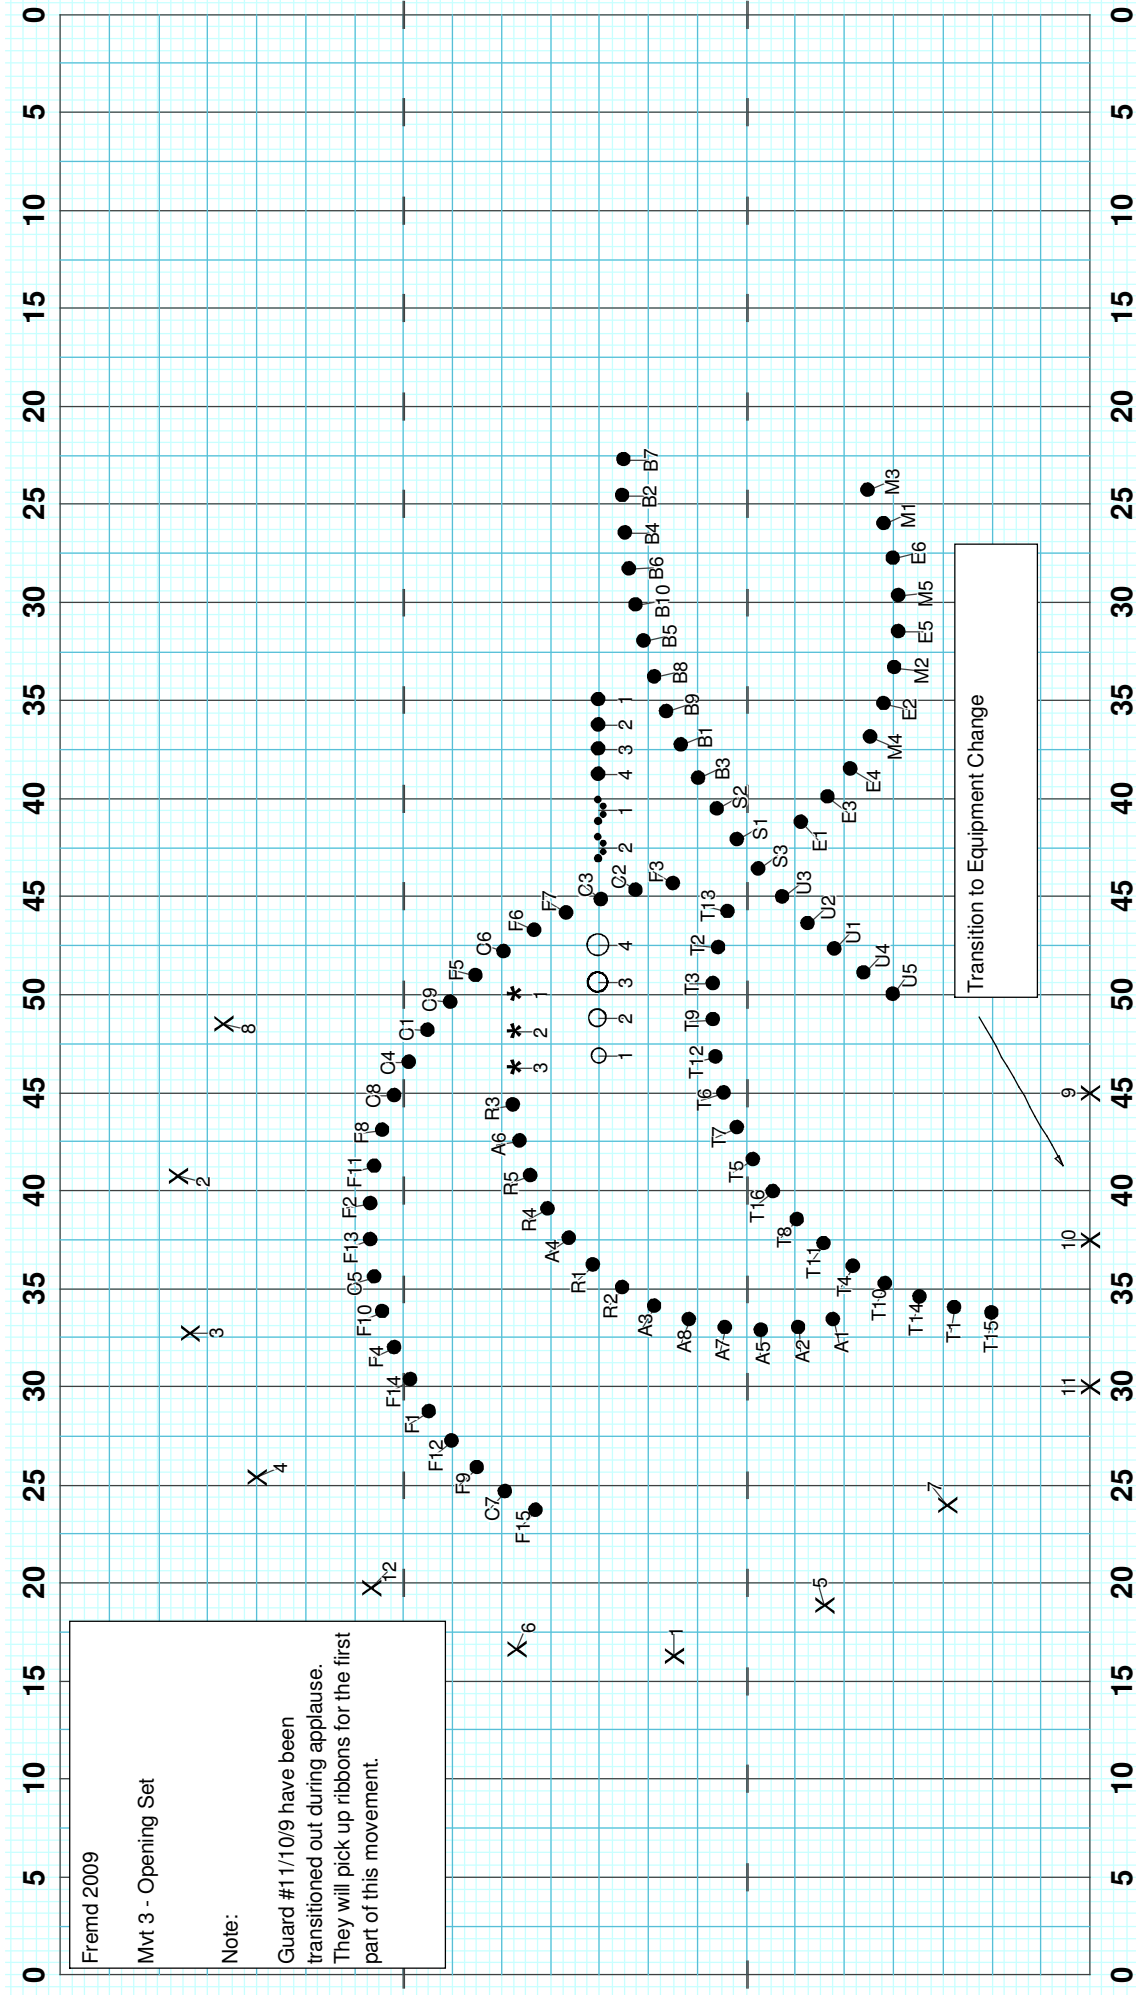

Fremd 2009

Mvt 3 - Opening Set

Note:
Guard #11/10/9 have been transitioned out during applause. They will pick up ribbons for the first part of this movement.

Director Viewpoint

Director Viewpoint

Director Viewpoint

Director Viewpoint

MM 26-29 (16 cts)

*Guard FTL 16
*All Others Move 16

Director Viewpoint

MM 34-41 (32 cts)

*Move 16, Hold 16

Director Viewpoint

Drill: Fremd 09 - Classical - Mvt 3

Set #45 Count: 188

MM 42-47 (24 cts)

Move 16, Hold 8

Director Viewpoint

2009 Drill Design

by

Eric V. Salas

Licensed to: Eric Salas
Created on Pyware 3D.

2009 Drill Design
 by
 Eric V. Salas

2009 Drill Design
 by
 Eric V. Salas

Director Viewpoint

Director Viewpoint