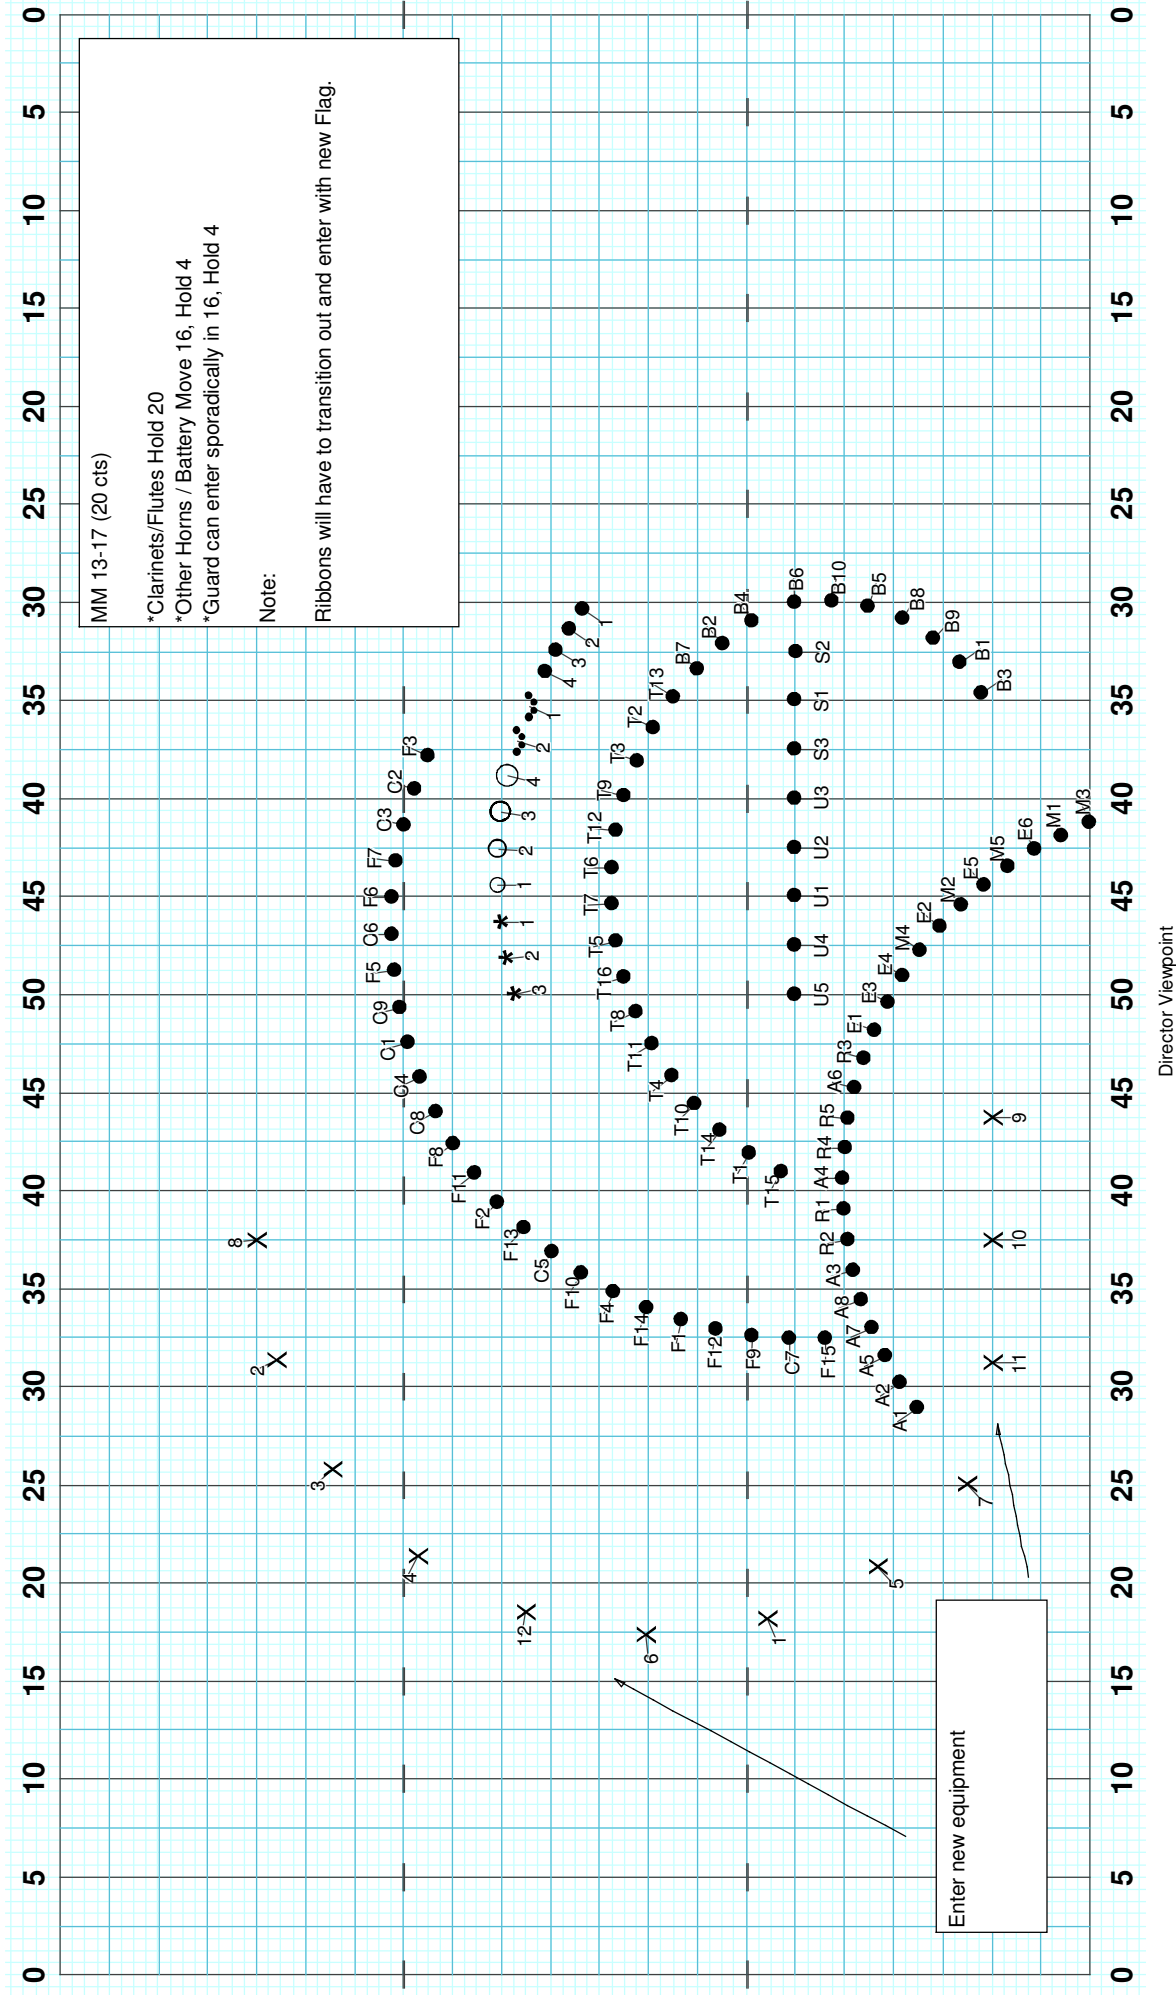

Fremd 2009

Mvt 3 - Opening Set

Note:
Guard #11/10/9 have been transitioned out during applause. They will pick up ribbons for the first part of this movement.

Director Viewpoint

Director Viewpoint

Director Viewpoint

Director Viewpoint

MM 26-29 (16 cts)

*Guard FTL 16
*All Others Move 16

Director Viewpoint

MM 34-41 (32 cts)

*Move 16, Hold 16

Director Viewpoint

Drill: Fremd 09 - Classical - Mvt 3

Set #45 Count: 188

MM 42-47 (24 cts)

Move 16, Hold 8

Director Viewpoint

2009 Drill Design

by

Eric V. Salas

Licensed to: Eric Salas
Created on Pyware 3D.

2009 Drill Design
 by
 Eric V. Salas

2009 Drill Design
 by
 Eric V. Salas

Director Viewpoint

Director Viewpoint