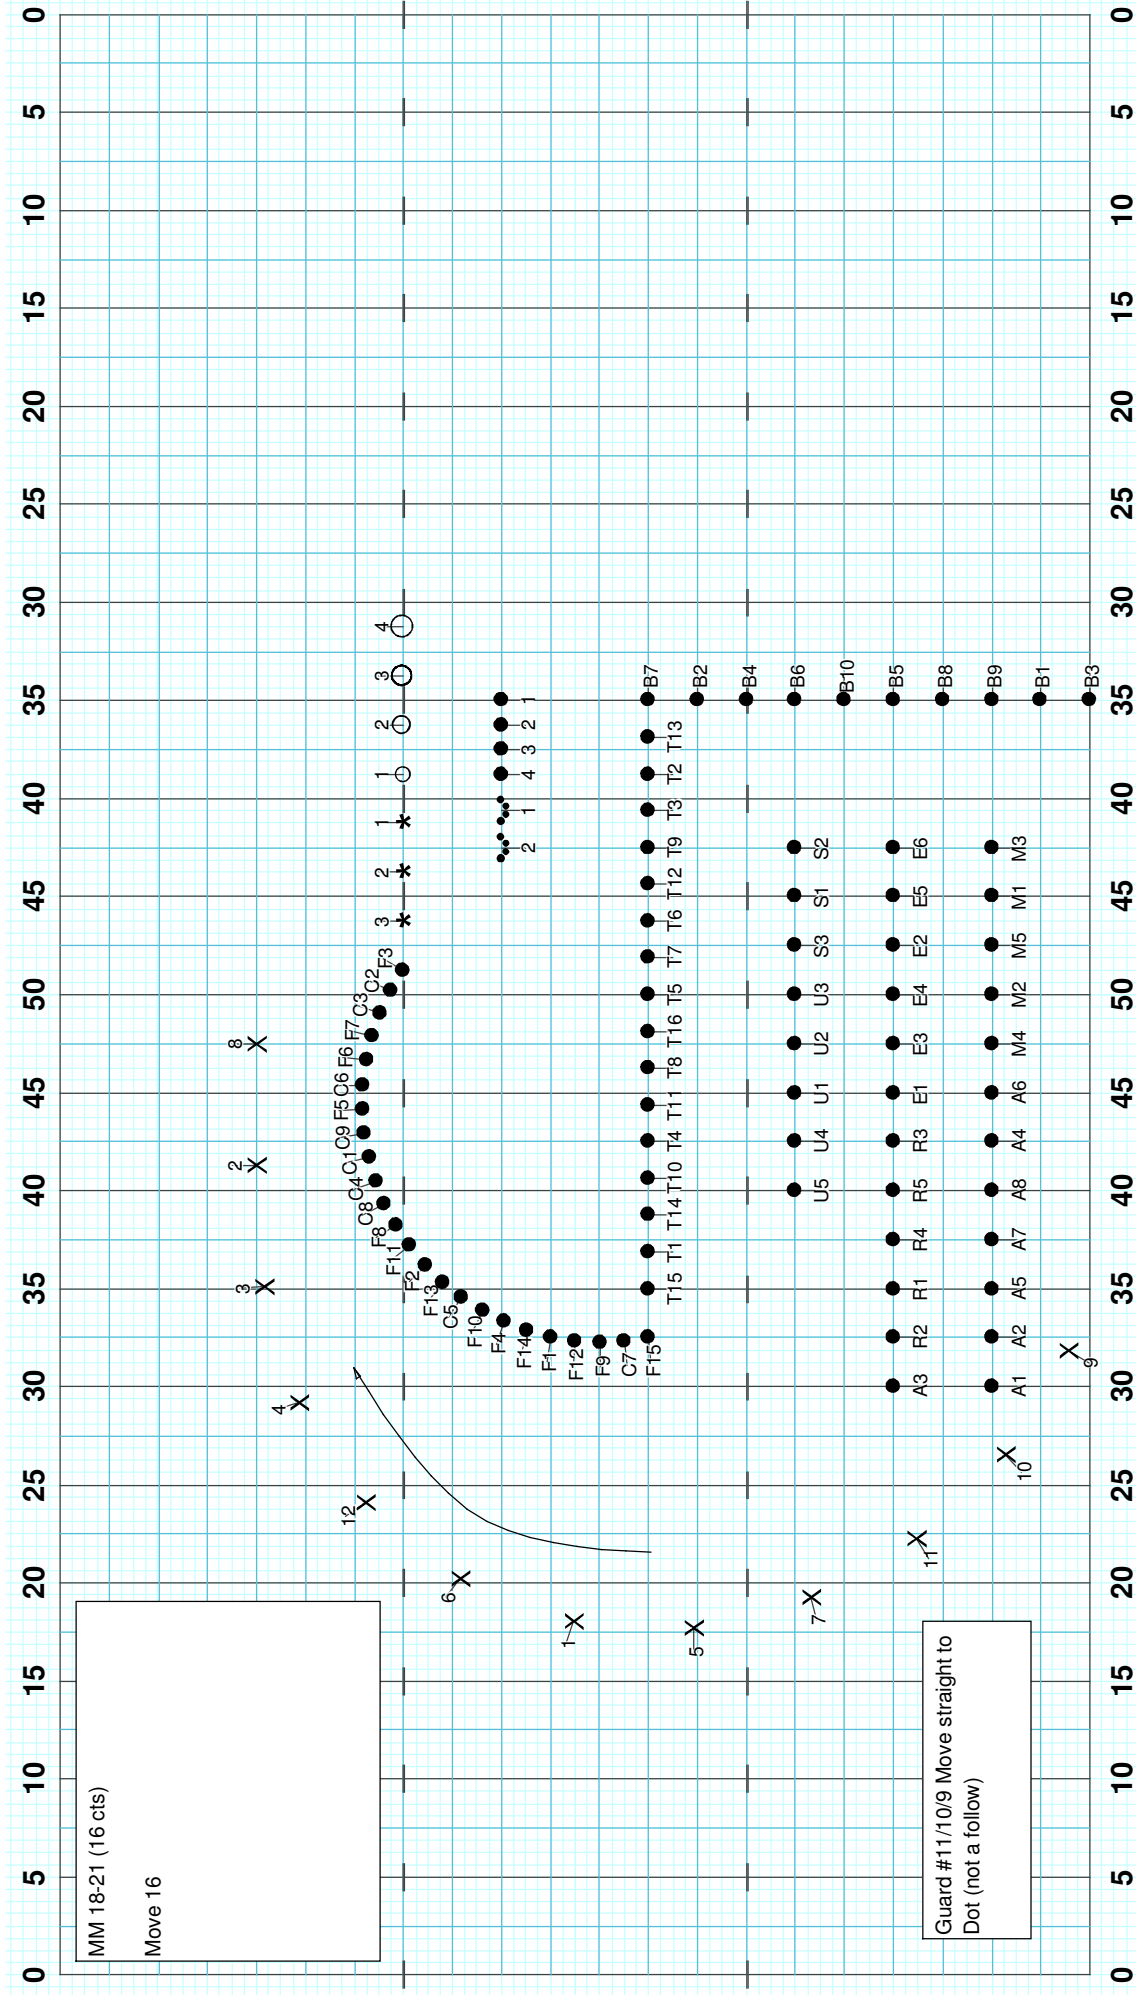

Fremd 2009

Mvt 3 - Opening Set

Note:
Guard #11/10/9 have been transitioned out during applause. They will pick up ribbons for the first part of this movement.

Director Viewpoint

Director Viewpoint

Director Viewpoint

Director Viewpoint

MM 26-29 (16 cts)

*Guard FTL 16
*All Others Move 16

Director Viewpoint

MM 34-41 (32 cts)

*Move 16, Hold 16

Director Viewpoint

Drill: Fremd 09 - Classical - Mvt 3

Set #45 Count: 188

MM 42-47 (24 cts)

Move 16, Hold 8

Director Viewpoint

2009 Drill Design

by

Eric V. Salas

Licensed to: Eric Salas
Created on Pyware 3D.

2009 Drill Design
 by
 Eric V. Salas

2009 Drill Design
 by
 Eric V. Salas

Director Viewpoint

Director Viewpoint