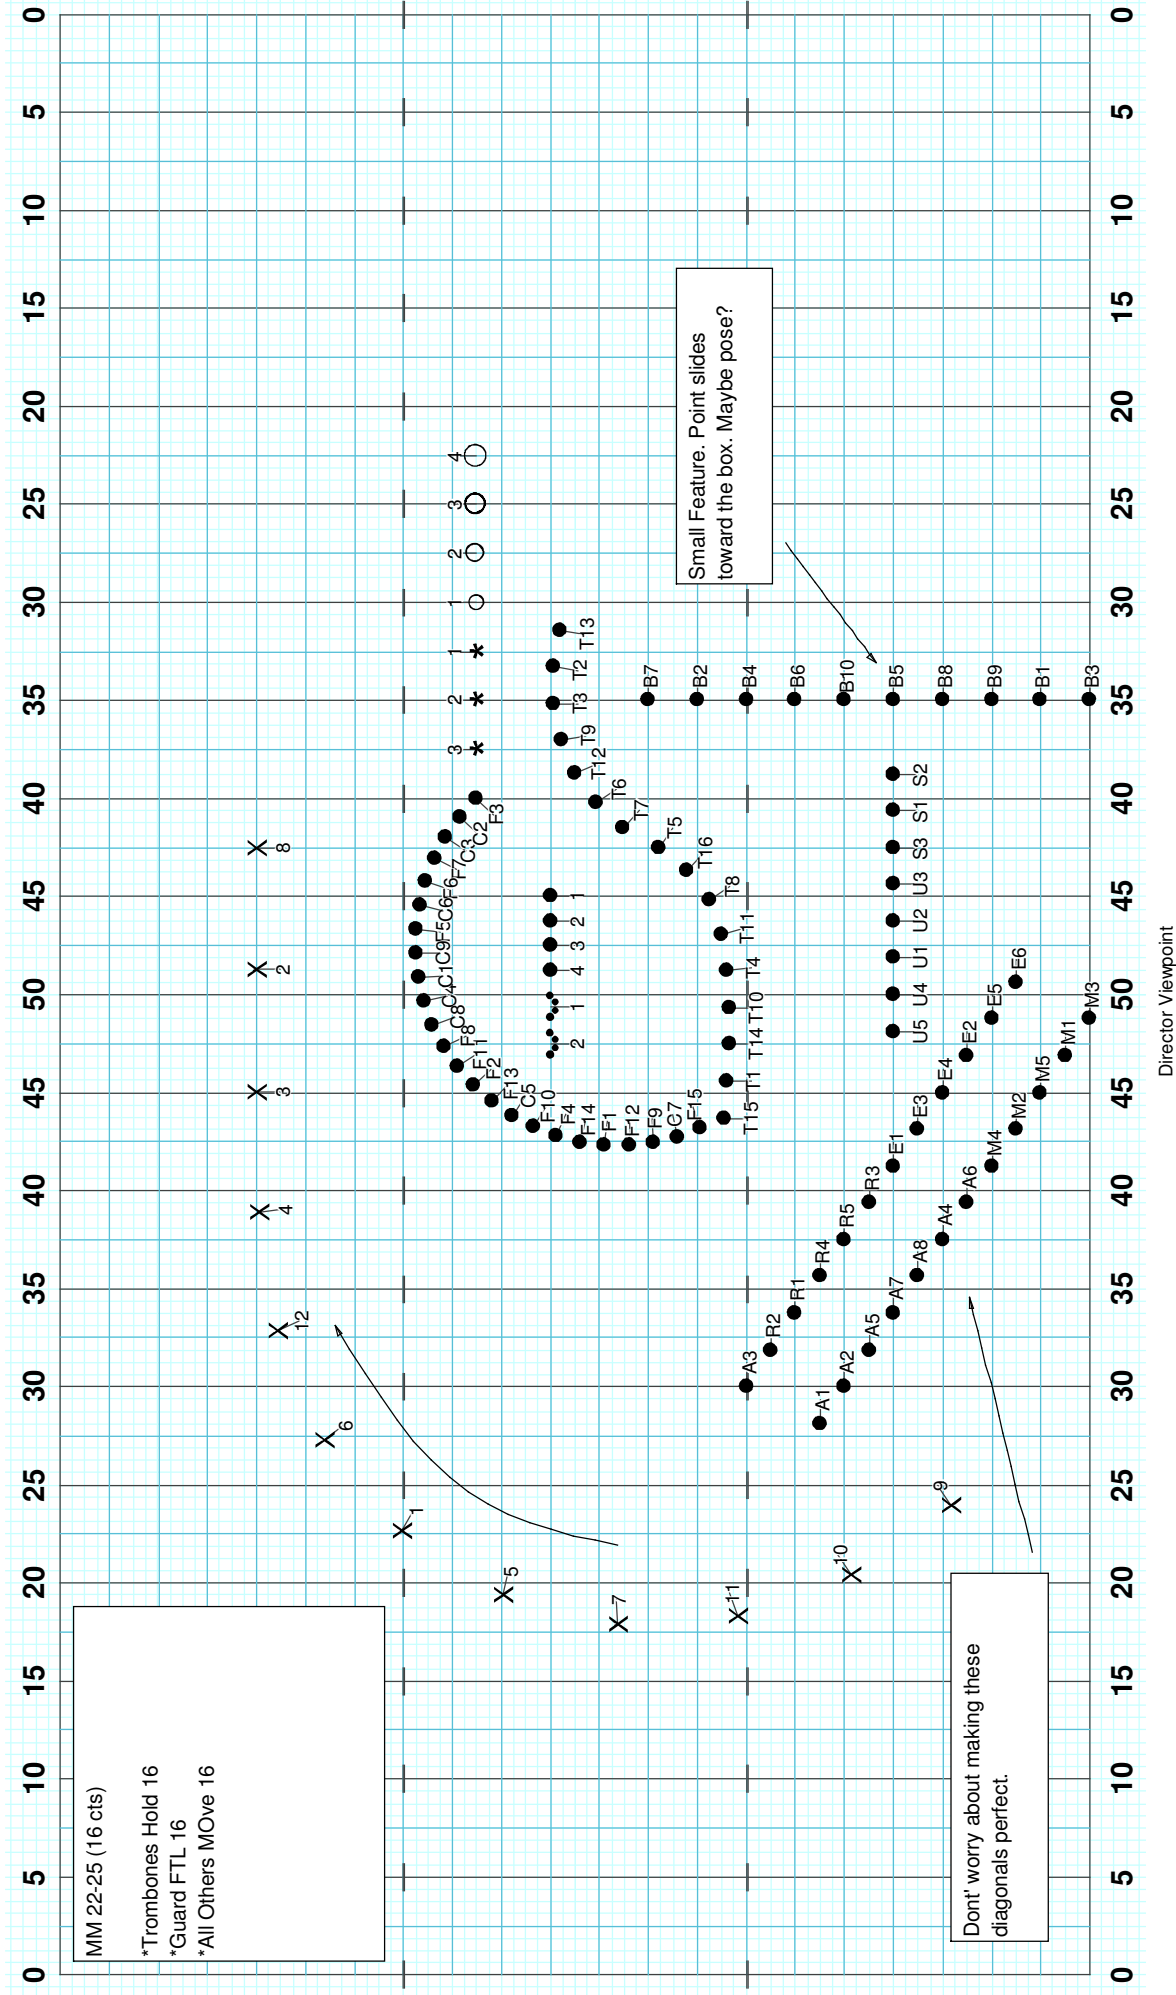

Fremd 2009

Mvt 3 - Opening Set

Note:
Guard #11/10/9 have been transitioned out during applause. They will pick up ribbons for the first part of this movement.

Director Viewpoint

Director Viewpoint

Director Viewpoint

Director Viewpoint

MM 26-29 (16 cts)

*Guard FTL 16
*All Others Move 16

Director Viewpoint

MM 34-41 (32 cts)

*Move 16, Hold 16

Director Viewpoint

Drill: Fremd 09 - Classical - Mvt 3

Set #45 Count: 188

MM 42-47 (24 cts)

Move 16, Hold 8

Director Viewpoint

2009 Drill Design

by

Eric V. Salas

Licensed to: Eric Salas
Created on Pyware 3D.

2009 Drill Design
 by
 Eric V. Salas

2009 Drill Design
 by
 Eric V. Salas

Director Viewpoint

Director Viewpoint