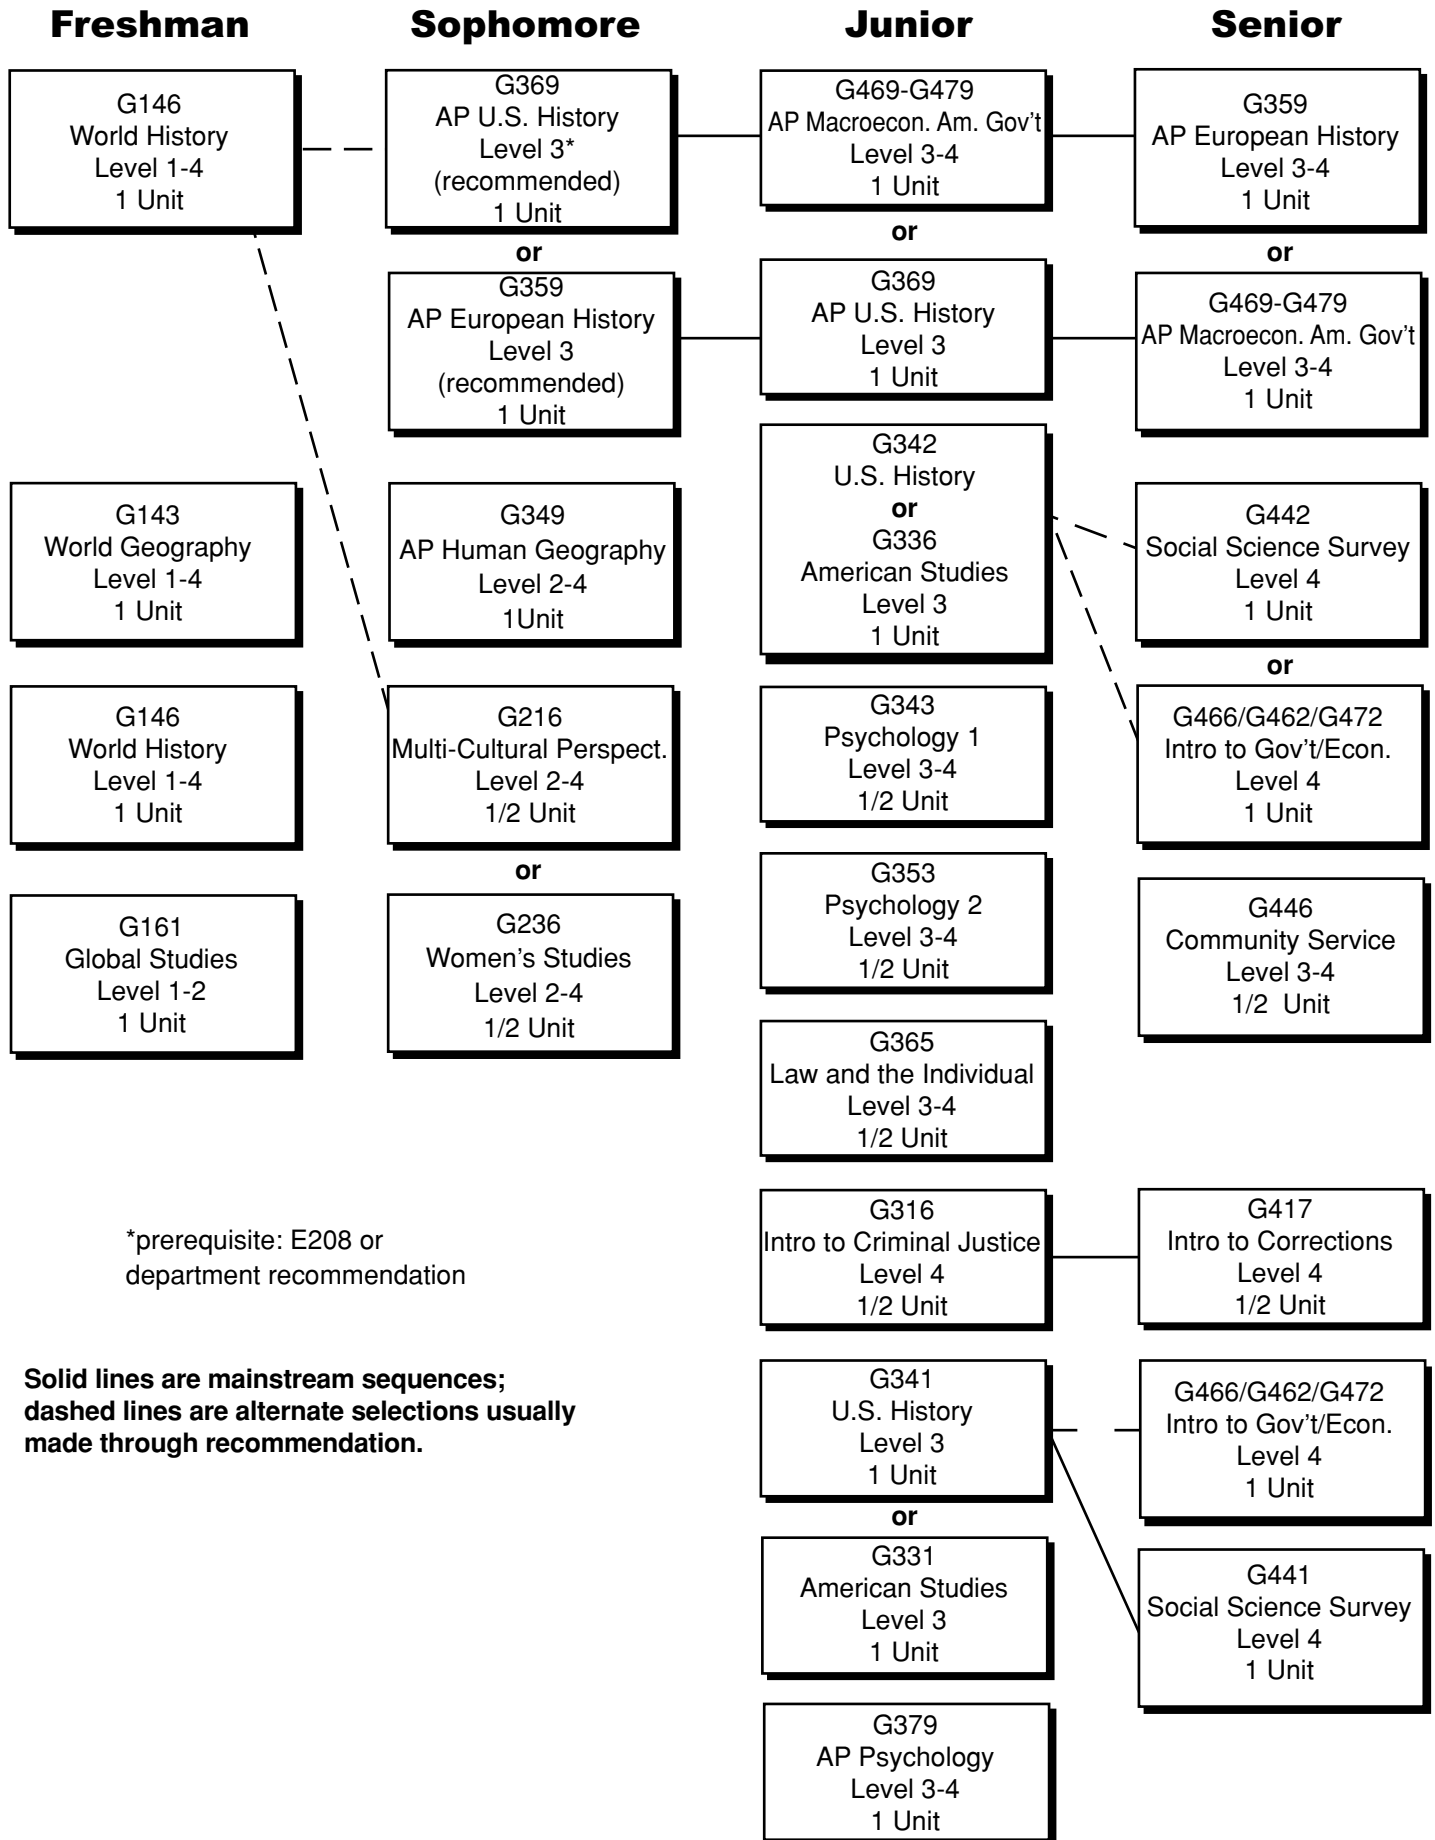

Social Studies Course Flowchart

*prerequisite: E208 or department recommendation

Solid lines are mainstream sequences; dashed lines are alternate selections usually made through recommendation.